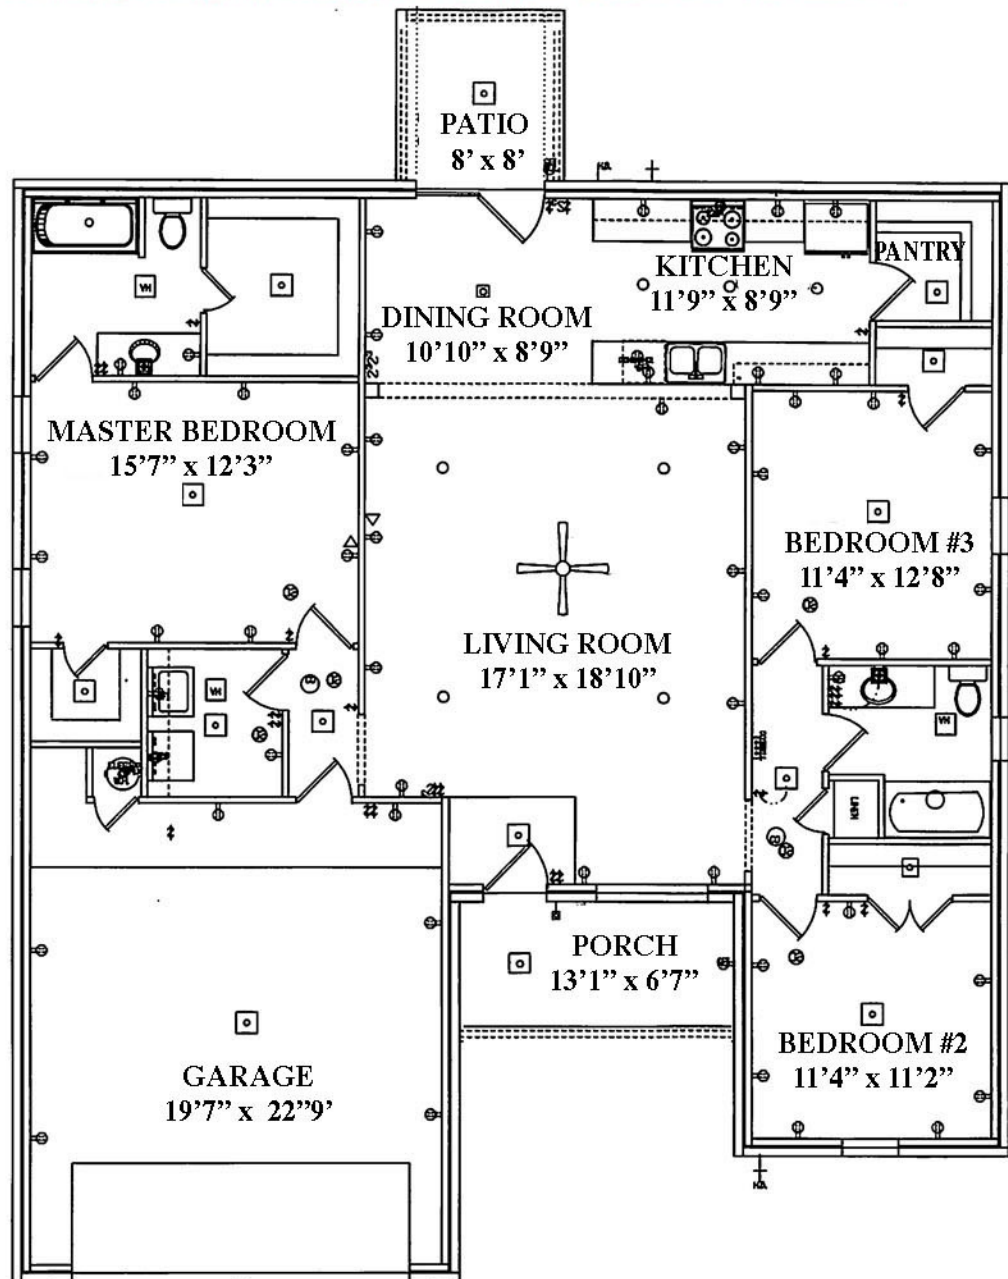

## The Becky

+/- 1652 Sq. Ft.

*"Through Wisdom a House is Built, and by Understanding it is Established." Proverbs 24:3*

### Square Foot Legend:

First Floor 1652

Porch/Patio 151

Garage 488

Total Under Roof 2291

Robbie Christie - Builder 681-8198

[nandbhomes.com](http://nandbhomes.com)

(Prices, room sizes and sq. ft. may vary and are subject to change.)