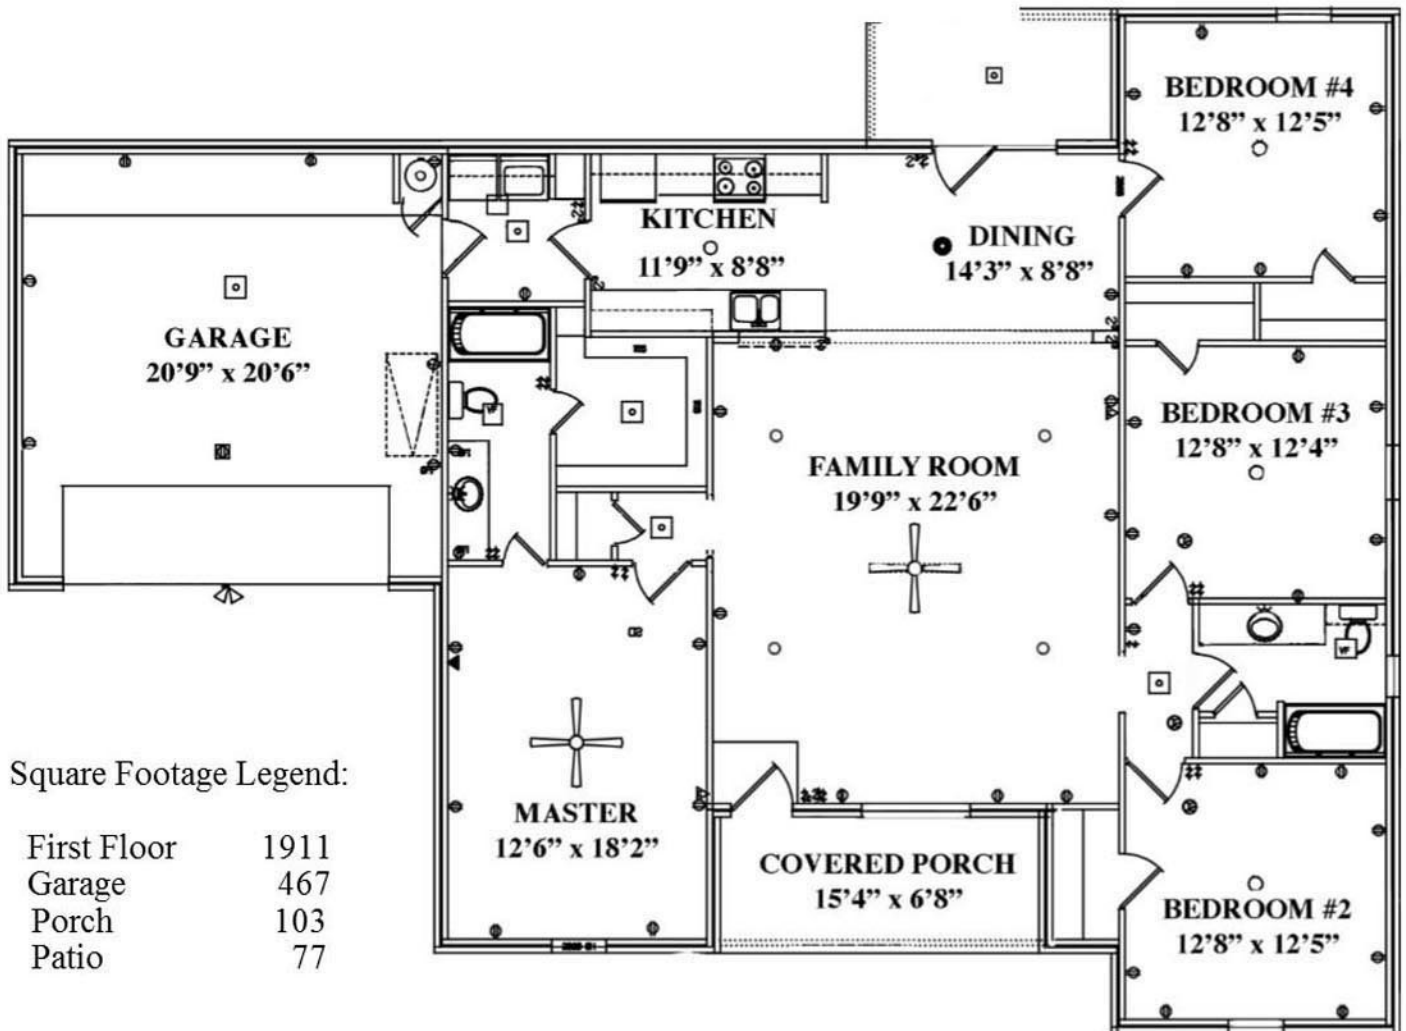

## The Beesley +/- 1911 sq. ft.

*"Through Wisdom a House is Built, and by Understanding it is Established." Proverbs 24:3*

**Square Footage Legend:**

First Floor	1911
Garage	467
Porch	103
Patio	77

Total Under Roof 2558