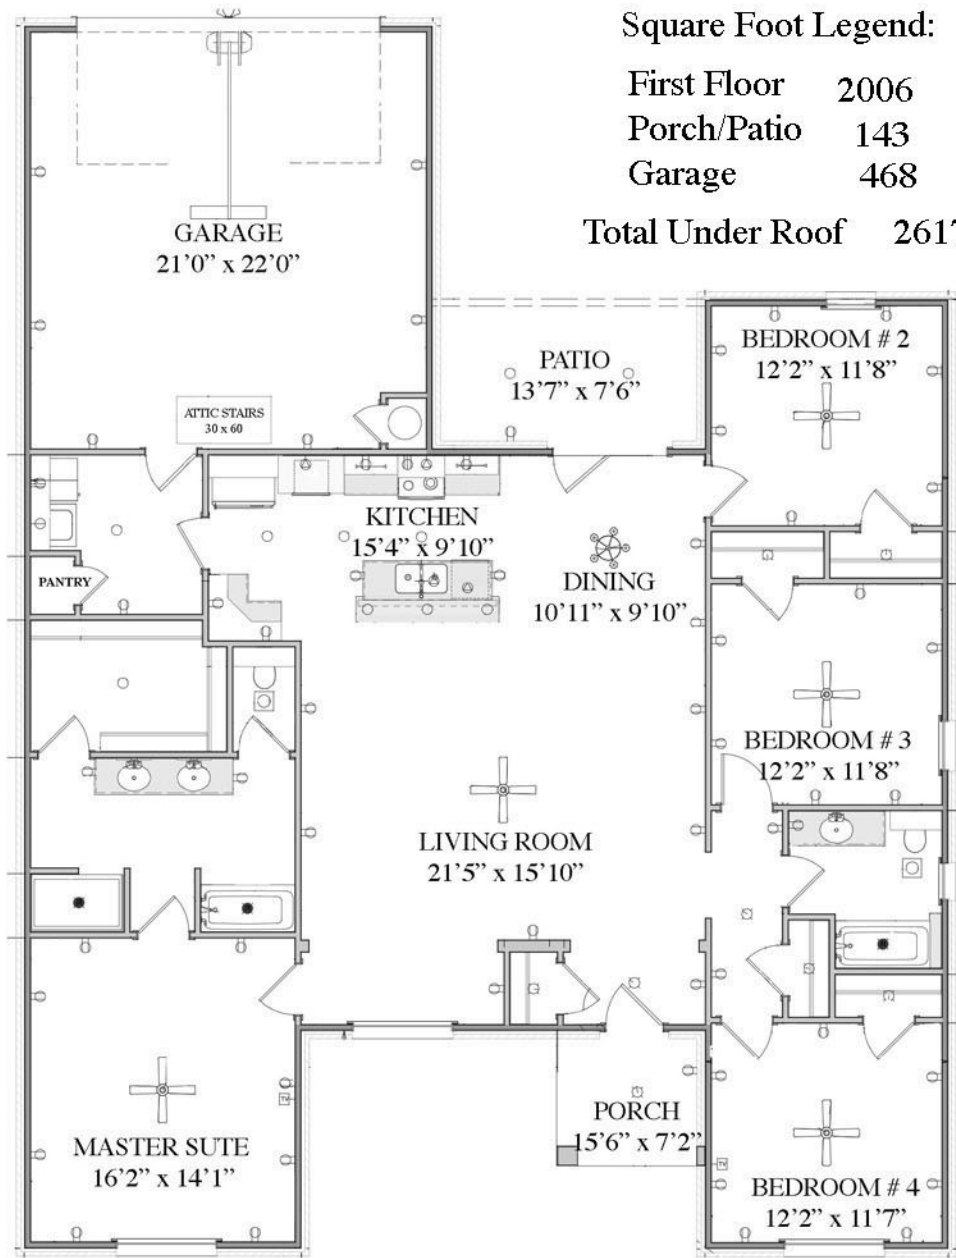

N & B HOMES

The Beesley

+/- 2006 Sq. Ft.

"Through Wisdom a House is Built, and by Understanding it is Established." Proverbs 24:3

Robbie Christie - Builder 681-8198

nandbhomes.com

(Prices, room sizes and sq. ft. may vary and are subject to change.)
Use of floor plans, elevations and renderings are designer's concepts and are the property of N & B Properties, Inc. Use of floor plans, elevations, and or renderings in part or in whole is a violation of federal copyright laws and will be prosecuted to the fullest extent of the law.