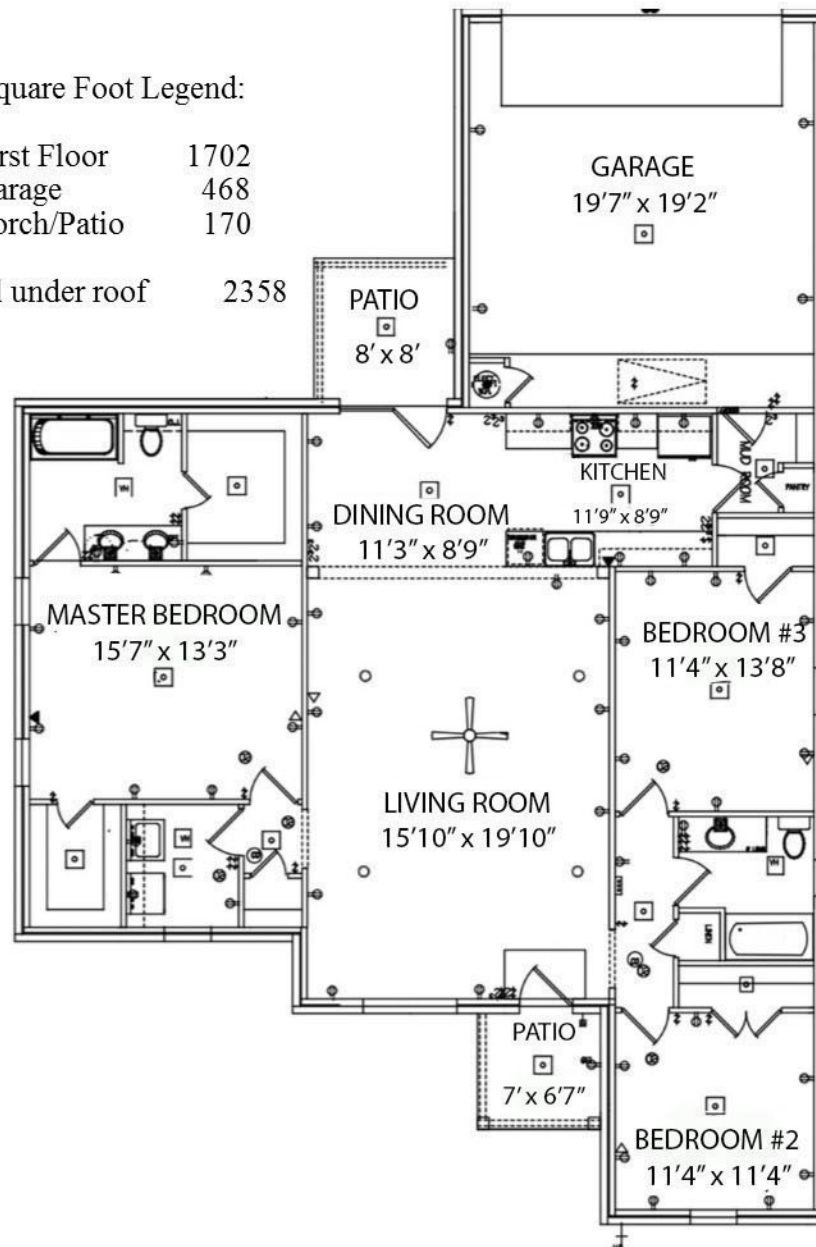

## The Brentwood +/- 1702 sq. ft.

*"Through Wisdom a House is Built, and by Understanding it is Established." Proverbs 24:3*

### Square Foot Legend:

First Floor	1702
Garage	468
Porch/Patio	170
<b>Total under roof</b>	<b>2358</b>

Robbie Christie - Builder 681-819

[nandbhomes.com](http://nandbhomes.com)

(Prices, room sizes and sq. ft. may vary and are subject to change.)