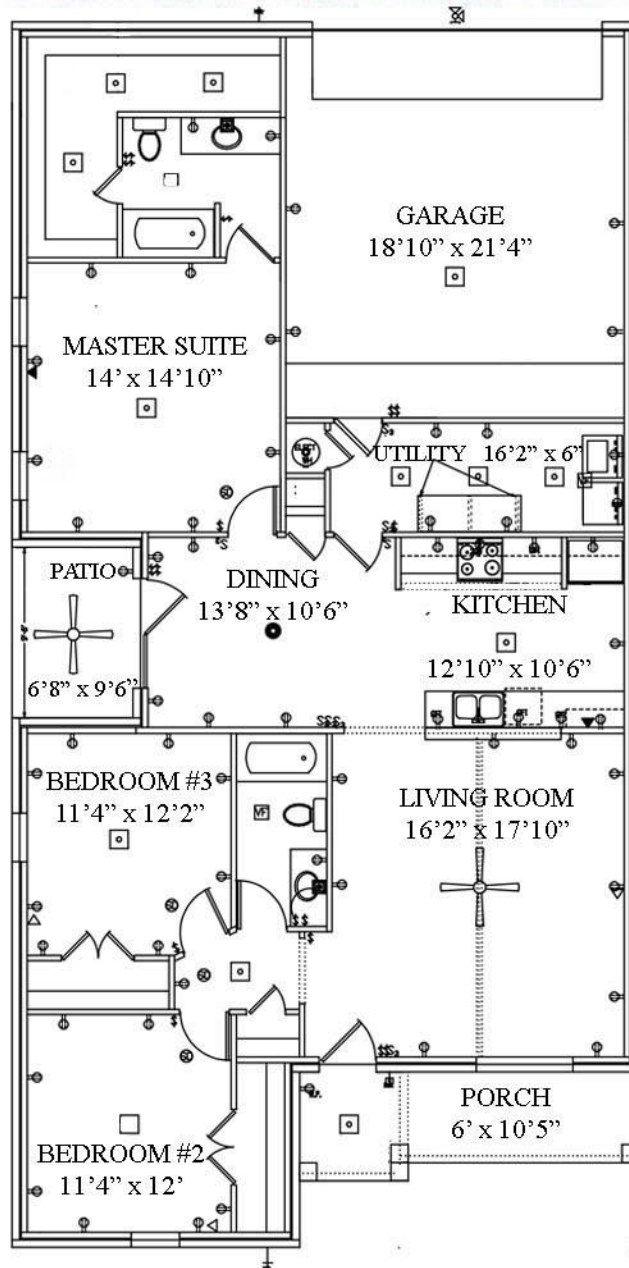

N & B HOMES

Welcome Home

The **CARLA**

+/- 1660 sq. ft.

"Through Wisdom a House is Built, and by Understanding it is Established." Proverbs 24:3

SQUARE FOOT LEGEND:

First Floor	1660
Patio	63
Porch	100
Garage	433

TOTAL UNDER ROOF 2199

Robbie Christie - Builder 681-8198

nandbhomes.com

(Prices, room sizes and sq. ft. may vary and are subject to change.)

Use of floor plans, elevations and renderings are designer's concepts and are the property of N & B Properties, Inc. Use of floor plans, elevations, and or renderings in part or in whole is a violation of federal copyright laws and will be prosecuted to the fullest extent of the law.