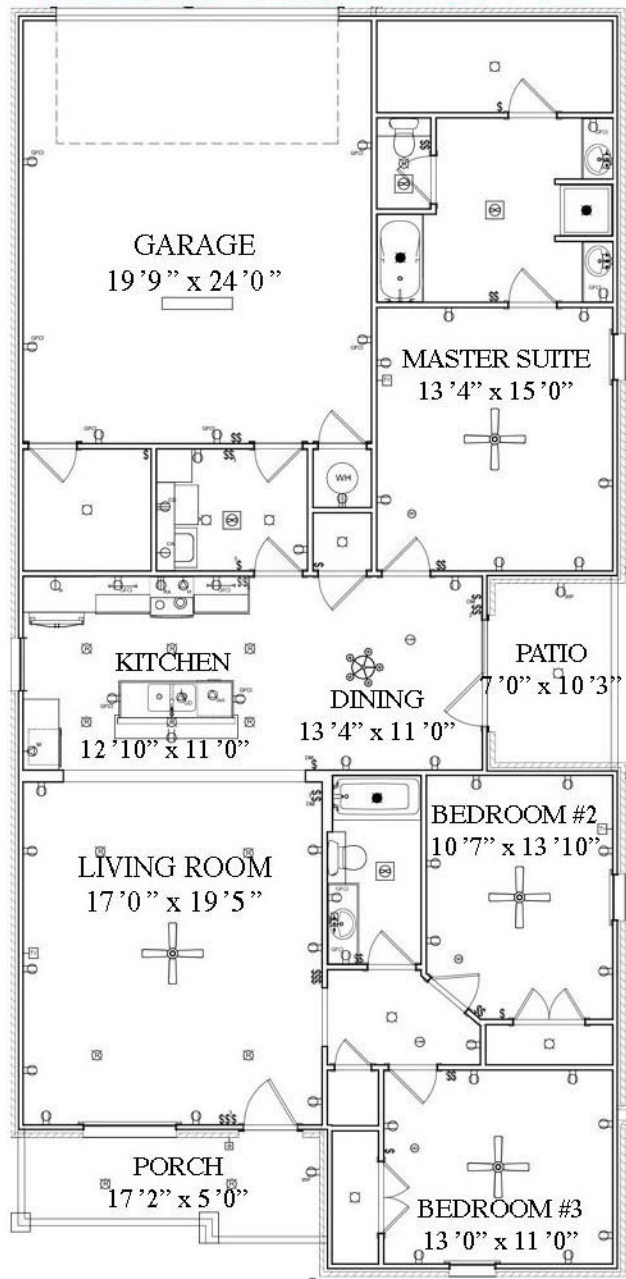

N & B HOMES

Welcome Home

The **Carla**

+/- 1706 sq. ft.

"Through Wisdom a House is Built, and by Understanding it is Established." Proverbs 24:3

Square Foot Legend:

First Floor	1706
Porch/Patio	273
Garage	452

Total Under Roof 2436 Sq. Ft.

Robbie Christie - Builder 681-8198

nandbhomes.com

(Prices, room sizes and sq. ft. may vary and are subject to change.)

Use of floor plans, elevations and renderings are designer's concepts and are the property of N & B Properties, Inc. Use of floor plans, elevations, and or renderings in part or in whole is a violation of federal copyright laws and will be prosecuted to the fullest extent of the law.