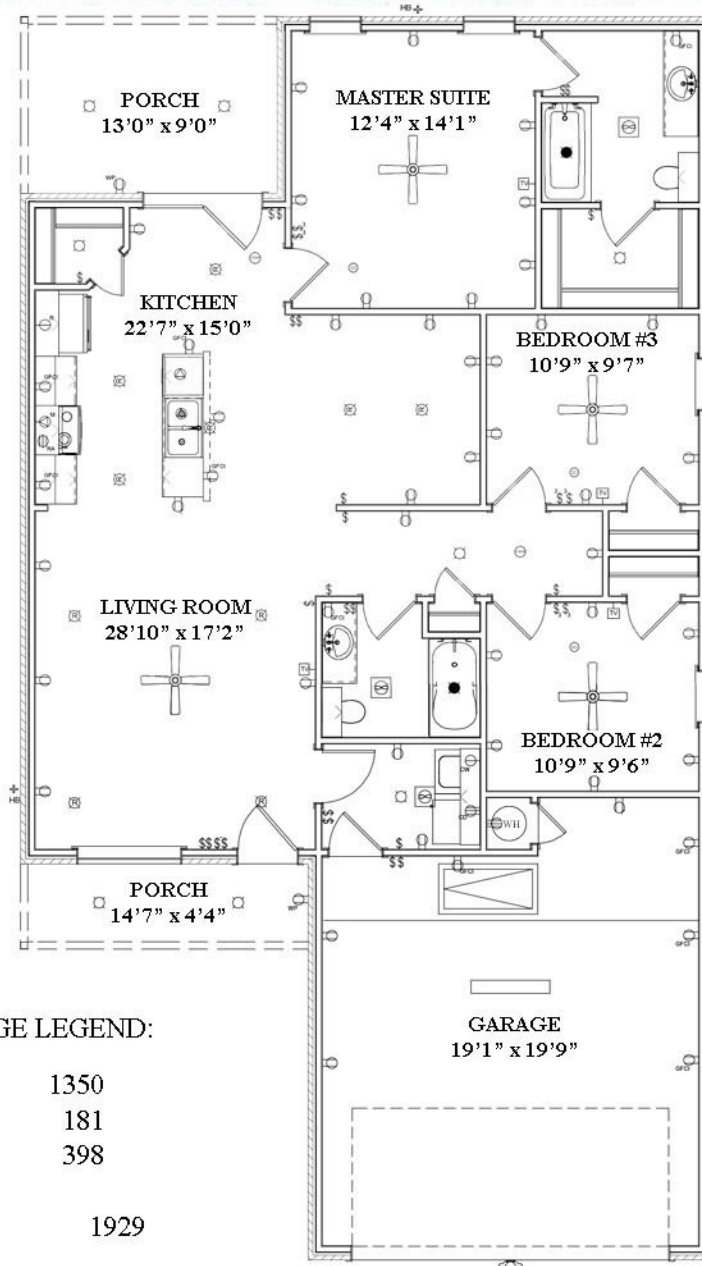

N & B HOMES

Welcome Home

The Jessica

+/- 1350 sq. ft.

"Through Wisdom a House is Built, and by Understanding it is Established." Proverbs 24:3

SQUARE FOOTAGE LEGEND:

First Floor	1350
Porch	181
Garage	398
Total Under Roof	1929