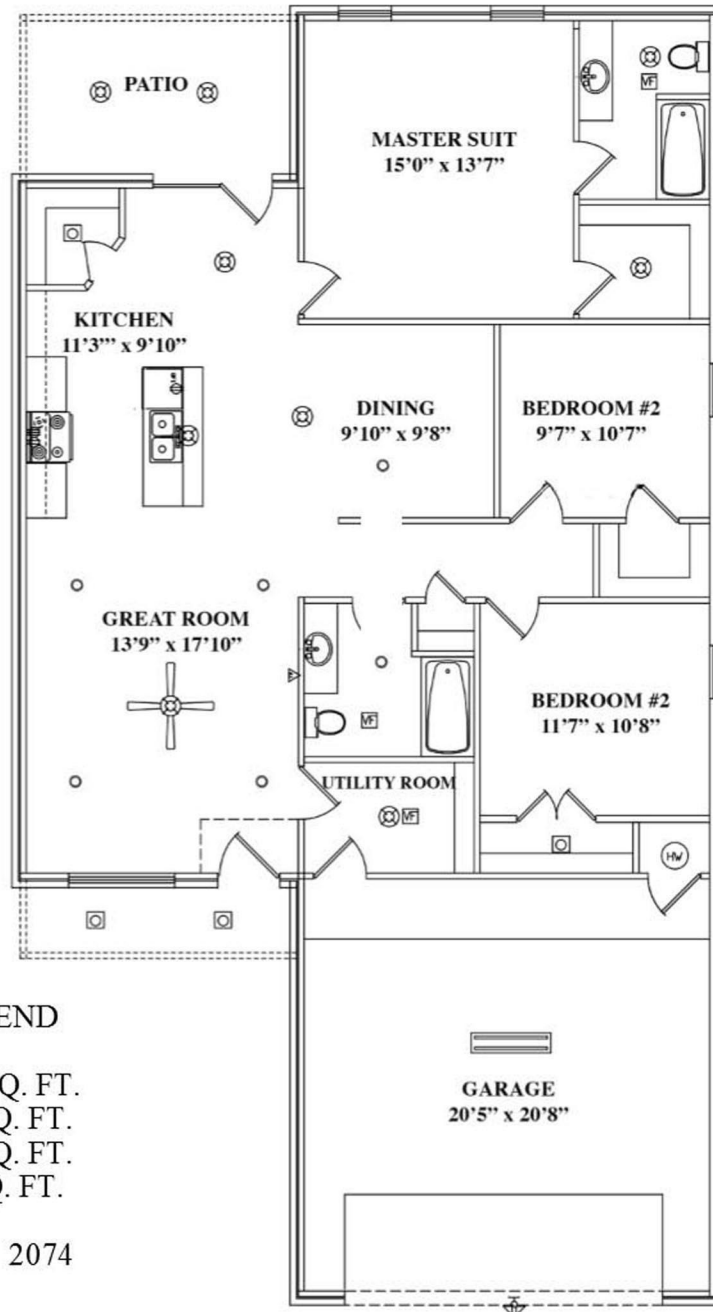

N & B HOMES

Welcome Home

The Jessica

+/- 1449 sq. ft.

"Through Wisdom a House is Built, and by Understanding it is Established." Proverbs 24:3

SQUARE FOOTAGE LEGEND

FIRST FLOOR	1449 SQ. FT.
PATIO	109 SQ. FT.
GARAGE	468 SQ. FT.
PORCH	48 SQ. FT.
TOTAL UNDER ROOF	2074