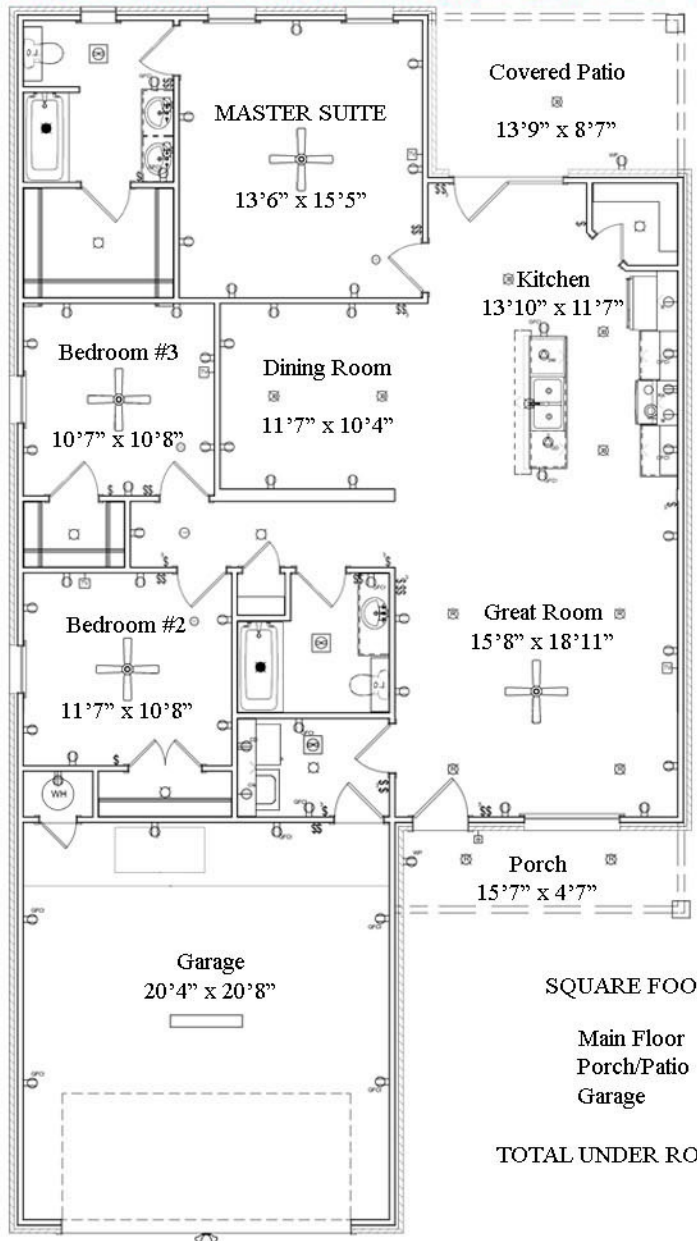

N & B HOMES

Welcome Home

The JESSICA

+/- 1577 sq. ft.

"Through Wisdom a House is Built, and by Understanding it is Established." Proverbs 24:3

SQUARE FOOTAGE LEGEND:

Main Floor	1511
Porch/Patio	201
Garage	448
TOTAL UNDER ROOF	2226 Sq. Ft.