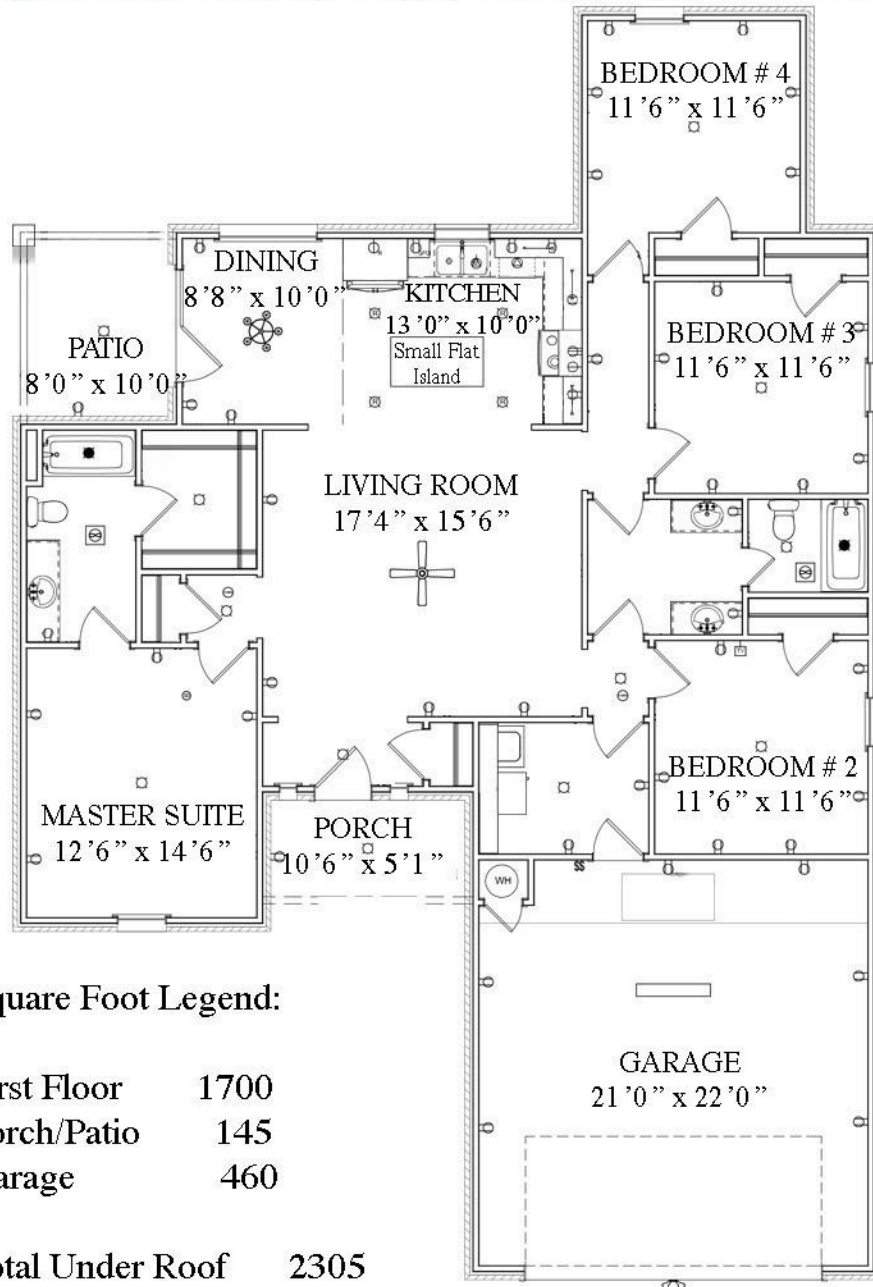

## The MARK

+/- 1700 Sq. Ft.

*"Through Wisdom a House is Built, and by Understanding it is Established." Proverbs 24:3*

### Square Foot Legend:

|             |      |
|-------------|------|
| First Floor | 1700 |
| Porch/Patio | 145  |
| Garage      | 460  |

**Total Under Roof 2305**

Robbie Christie - Builder 681-8198

[nandbhomes.com](http://nandbhomes.com)