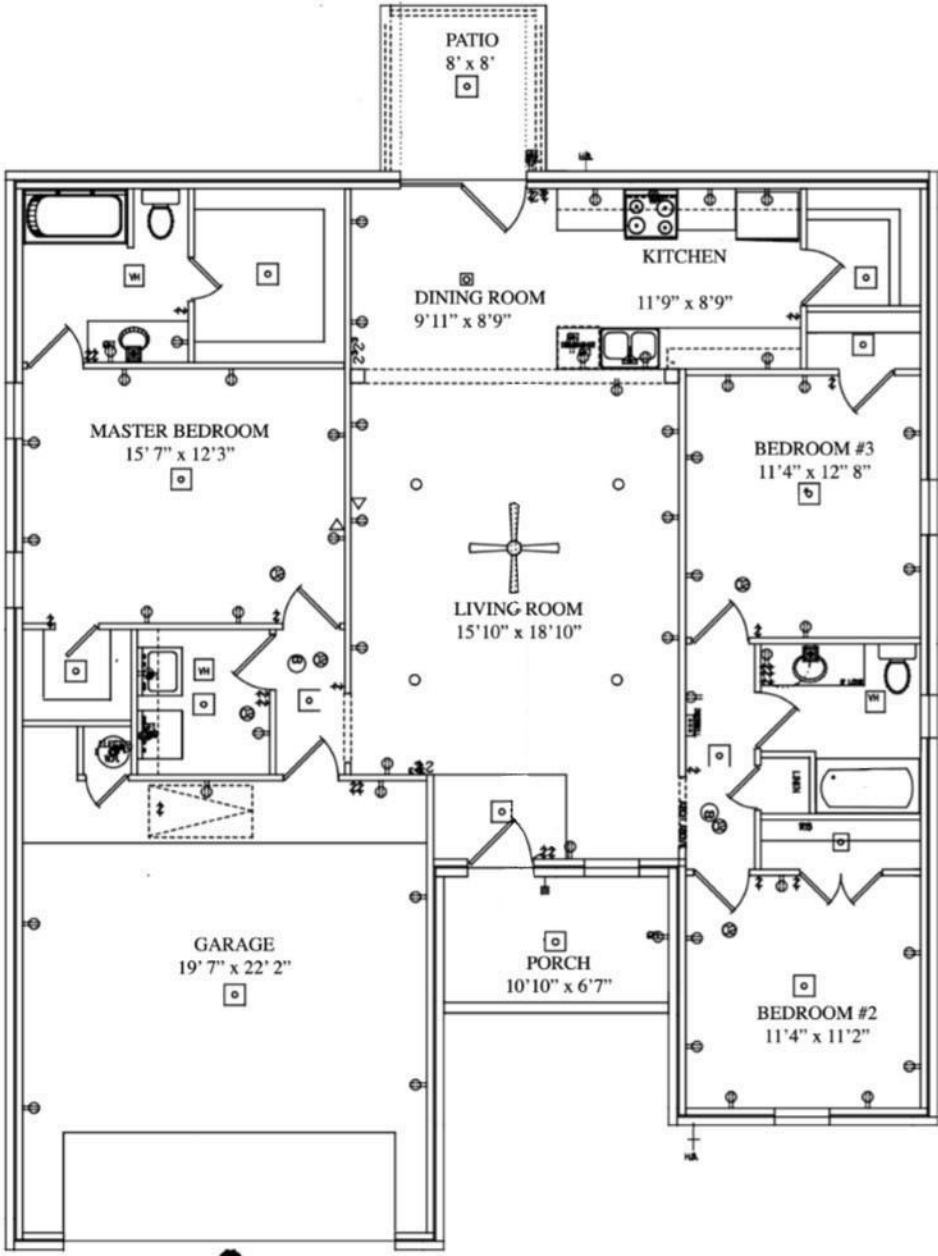

N & B HOMES

The Norm +/- 1575 sq. ft.

"Through Wisdom a House is Built, and by Understanding it is Established." Proverbs 24:3

Square Foot Legend:

First Floor	1575
Garage	488
Porch/Patio	137
Total under roof	2200