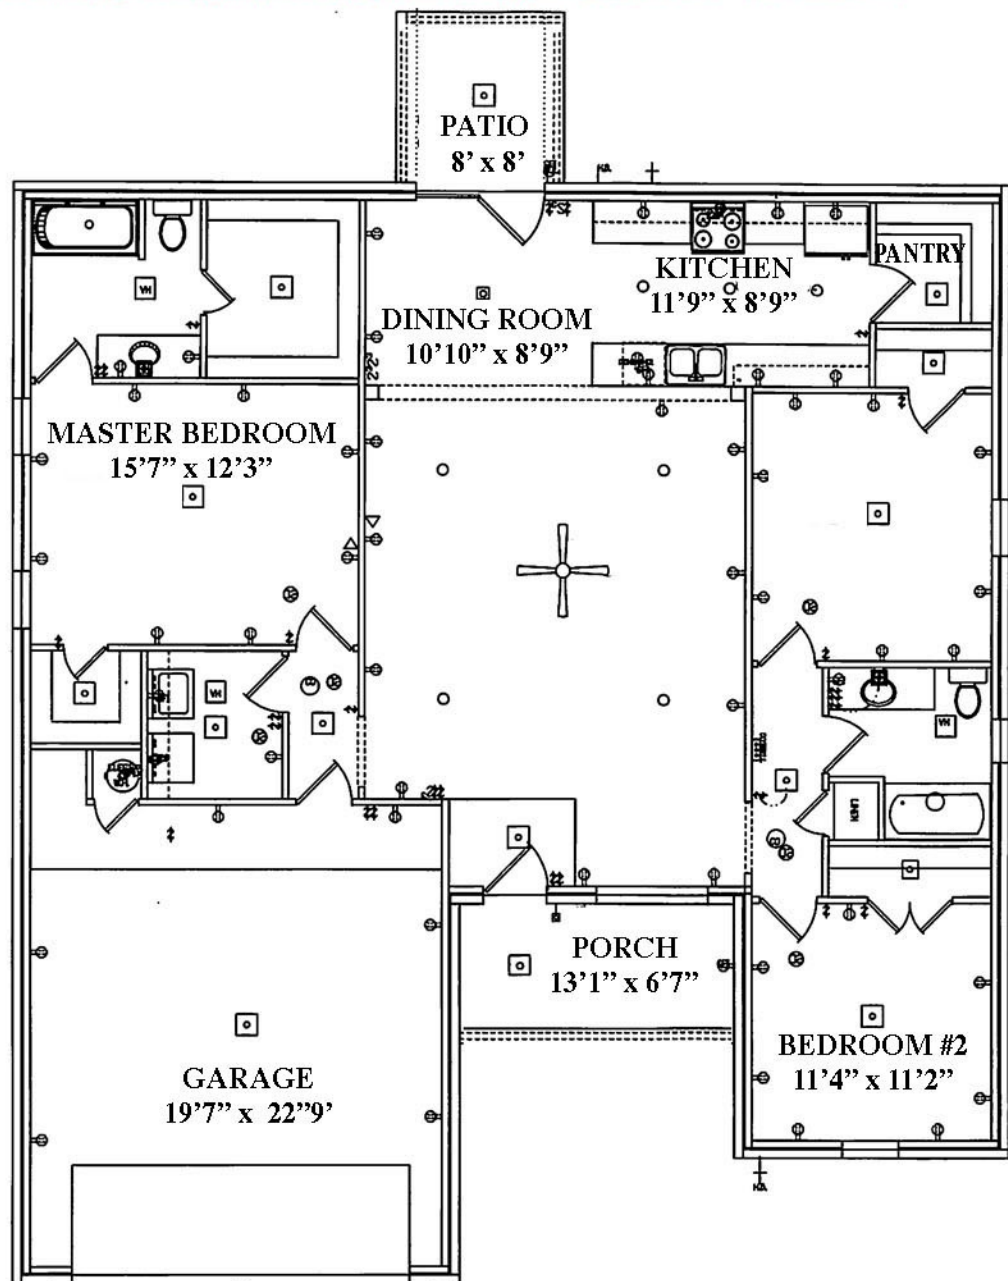

N & B HOMES

Welcome Home

The Norm

+/- 1652 Sq. Ft.

"Through Wisdom a House is Built, and by Understanding it is Established." Proverbs 24:3

Square Foot Legend:

First Floor 1652

Porch/Patio 151

Garage 488

Total Under Roof 2291

Robbie Christie - Builder 681-8198

nandbhomes.com

(Prices, room sizes and sq. ft. may vary and are subject to change.)

Use of floor plans, elevations and renderings are designer's concepts and are the property of N & B Properties, Inc. Use of floor plans, elevations, and or renderings in part or in whole is a violation of federal copyright laws and will be prosecuted to the fullest extent of the law.