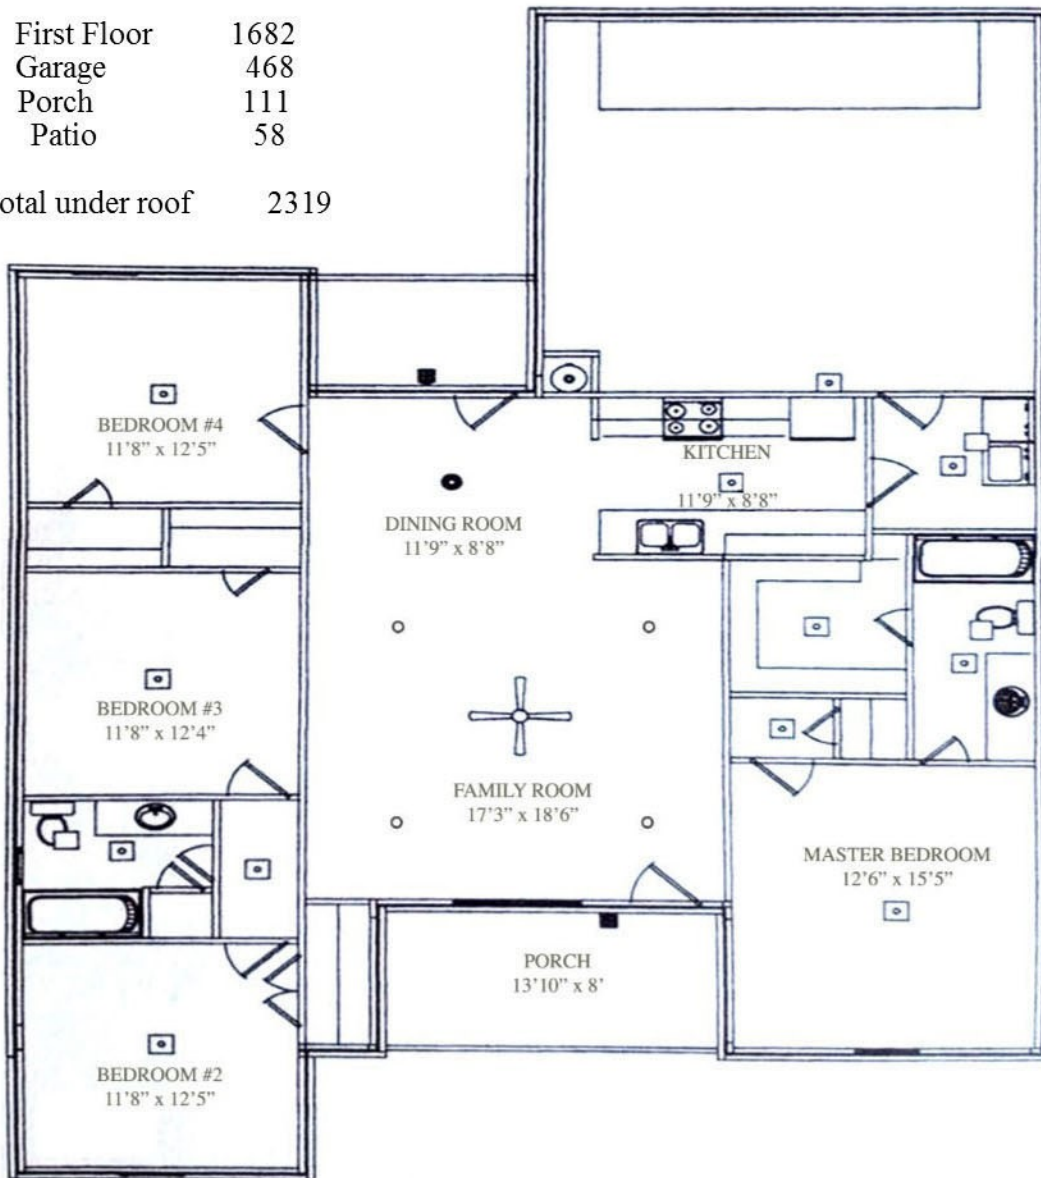

N & B HOMES

The Oreo

+/- 1682 sq. ft.

"Through Wisdom a House is Built, and by Understanding it is Established." Proverbs 24:3

Square Foot Legend:

First Floor	1682
Garage	468
Porch	111
Patio	58
Total under roof	2319