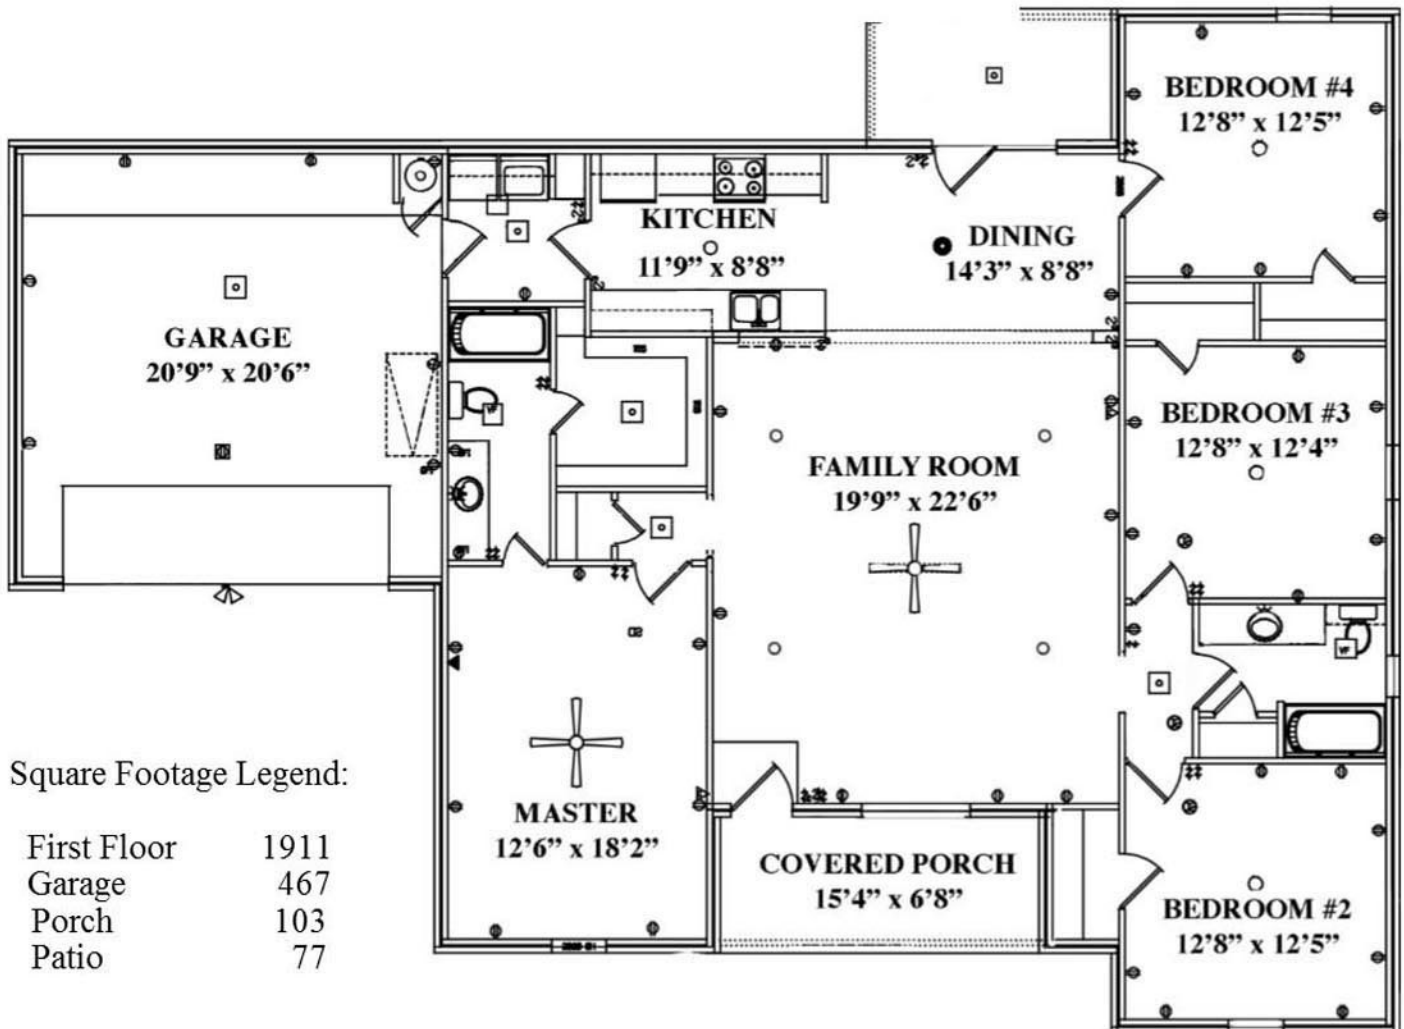

N & B HOMES

The Oreo +/- 1911 sq. ft.

"Through Wisdom a House is Built, and by Understanding it is Established." Proverbs 24:3

Square Footage Legend:

First Floor	1911
Garage	467
Porch	103
Patio	77

Total Under Roof 2558