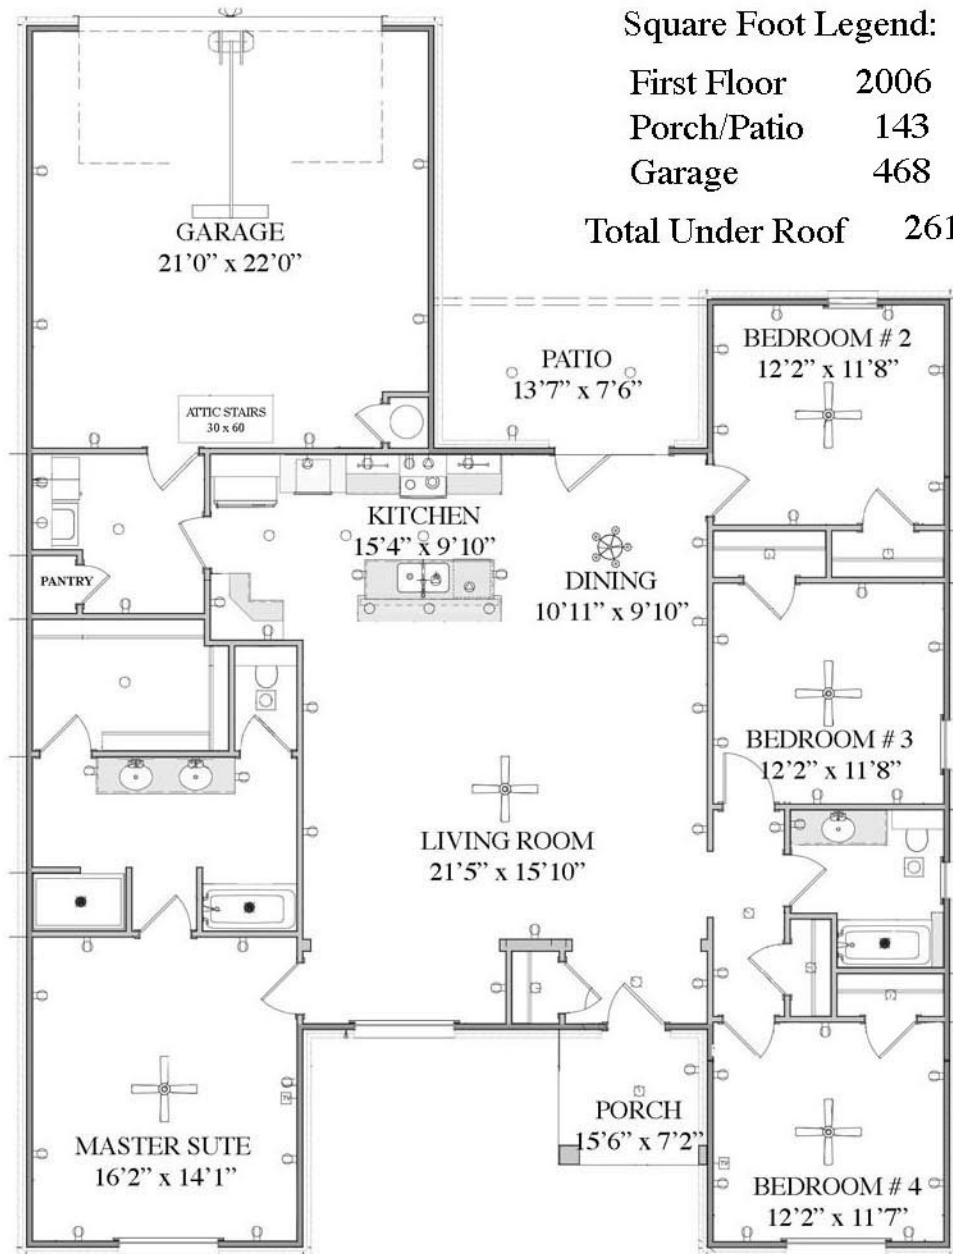

## The Oreo +/- 2006sq. ft.

*"Through Wisdom a House is Built, and by Understanding it is Established." Proverbs 24:3*

**Square Foot Legend:**

First Floor	2006
Porch/Patio	143
Garage	468
<b>Total Under Roof</b>	<b>2617</b>