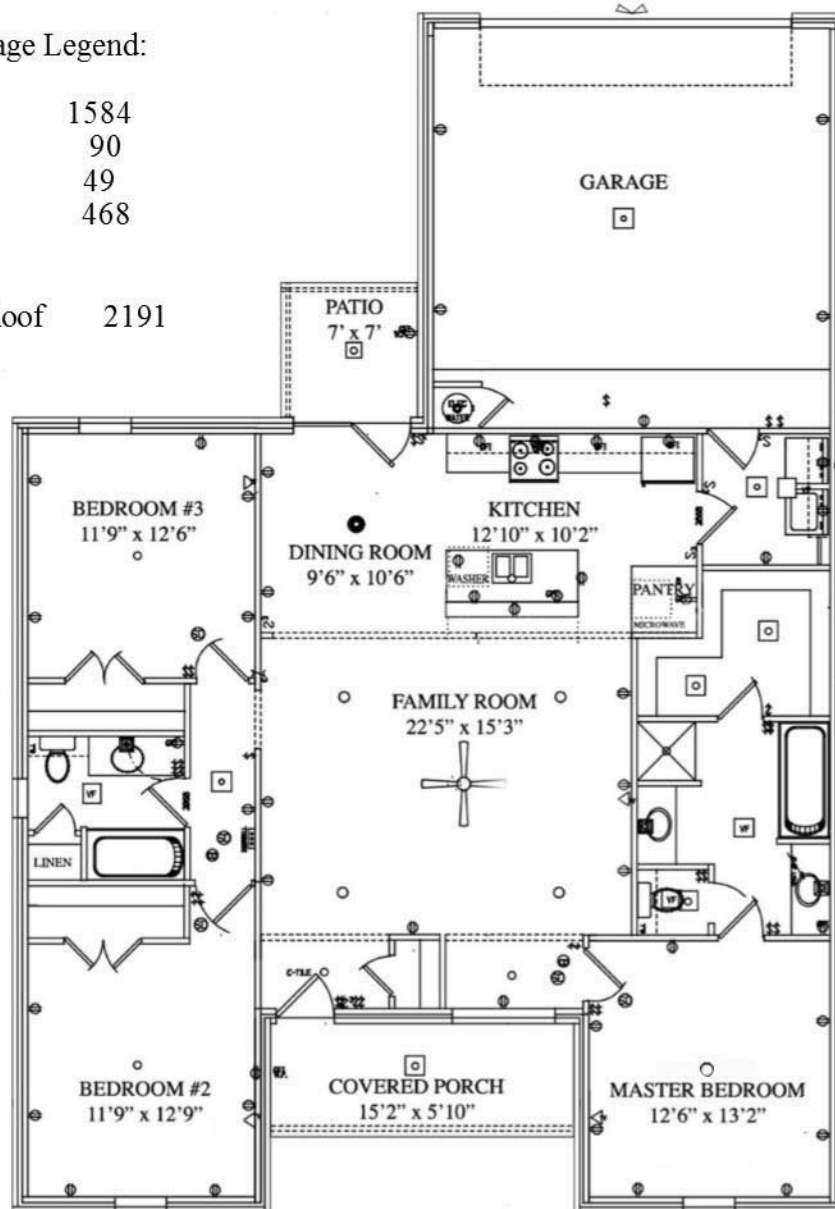

N & B HOMES

Welcome Home

The Sabrina

+/- 1584 sq. ft.

"Through Wisdom a House is Built, and by Understanding it is Established." Proverbs 24:3

Square Footage Legend:

First Floor	1584
Porch	90
Patio	49
Garage	468

Total Under Roof 2191

Robbie Christie - Builder 681-8198

nandbhomes.com

(Prices, room sizes and sq. ft. may vary and are subject to change.)

Use of floor plans, elevations and renderings are designer's concepts and are the property of N & B Properties, Inc. Use of floor plans, elevations, and or renderings in part or in whole is a violation of federal copyright laws and will be prosecuted to the fullest extent of the law.