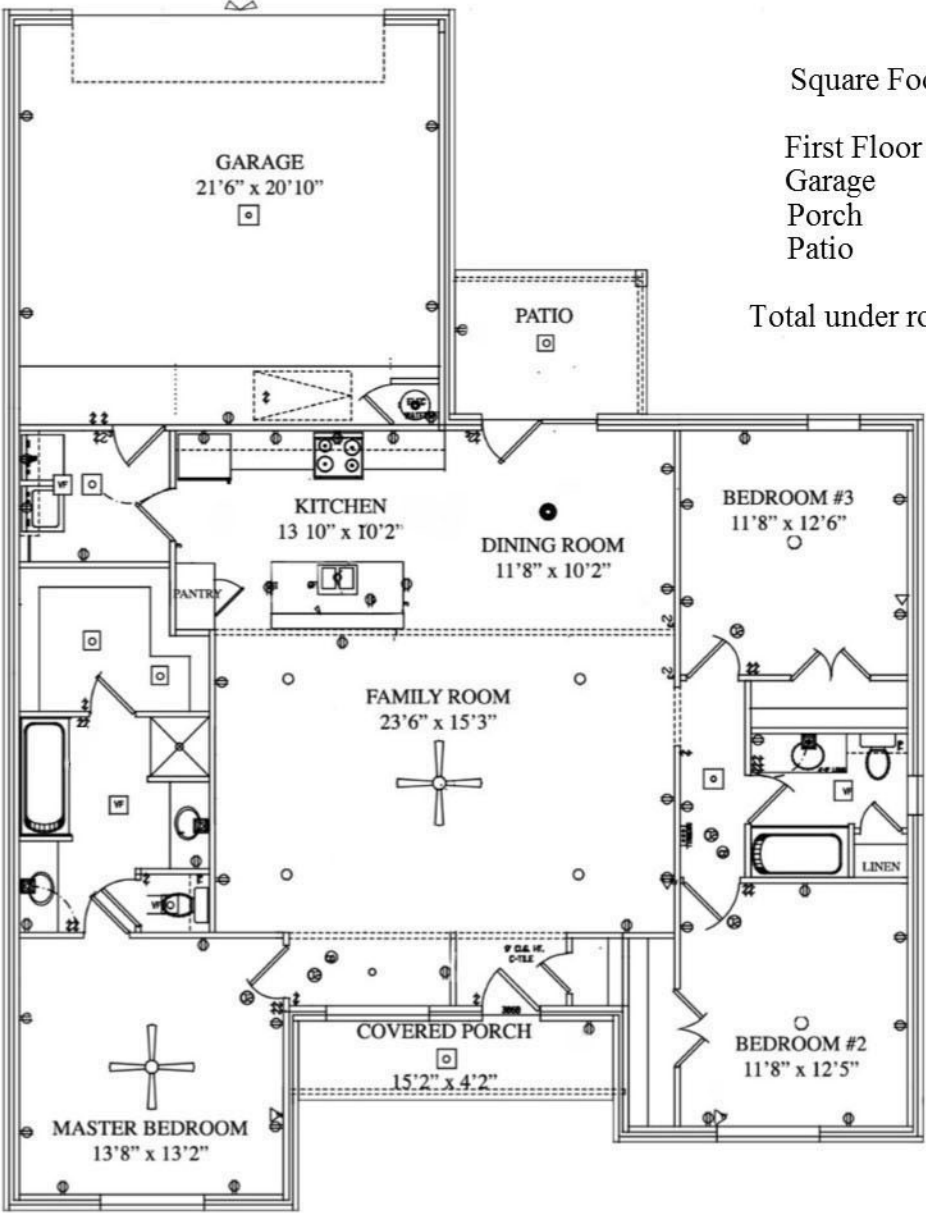

N & B HOMES

Welcome Home

The Sabrina +/- 1702 sq. ft.

"Through Wisdom a House is Built, and by Understanding it is Established." Proverbs 24:3

Square Foot Legend:

First Floor	1702
Garage	494
Porch	65
Patio	73
Total under roof	2334