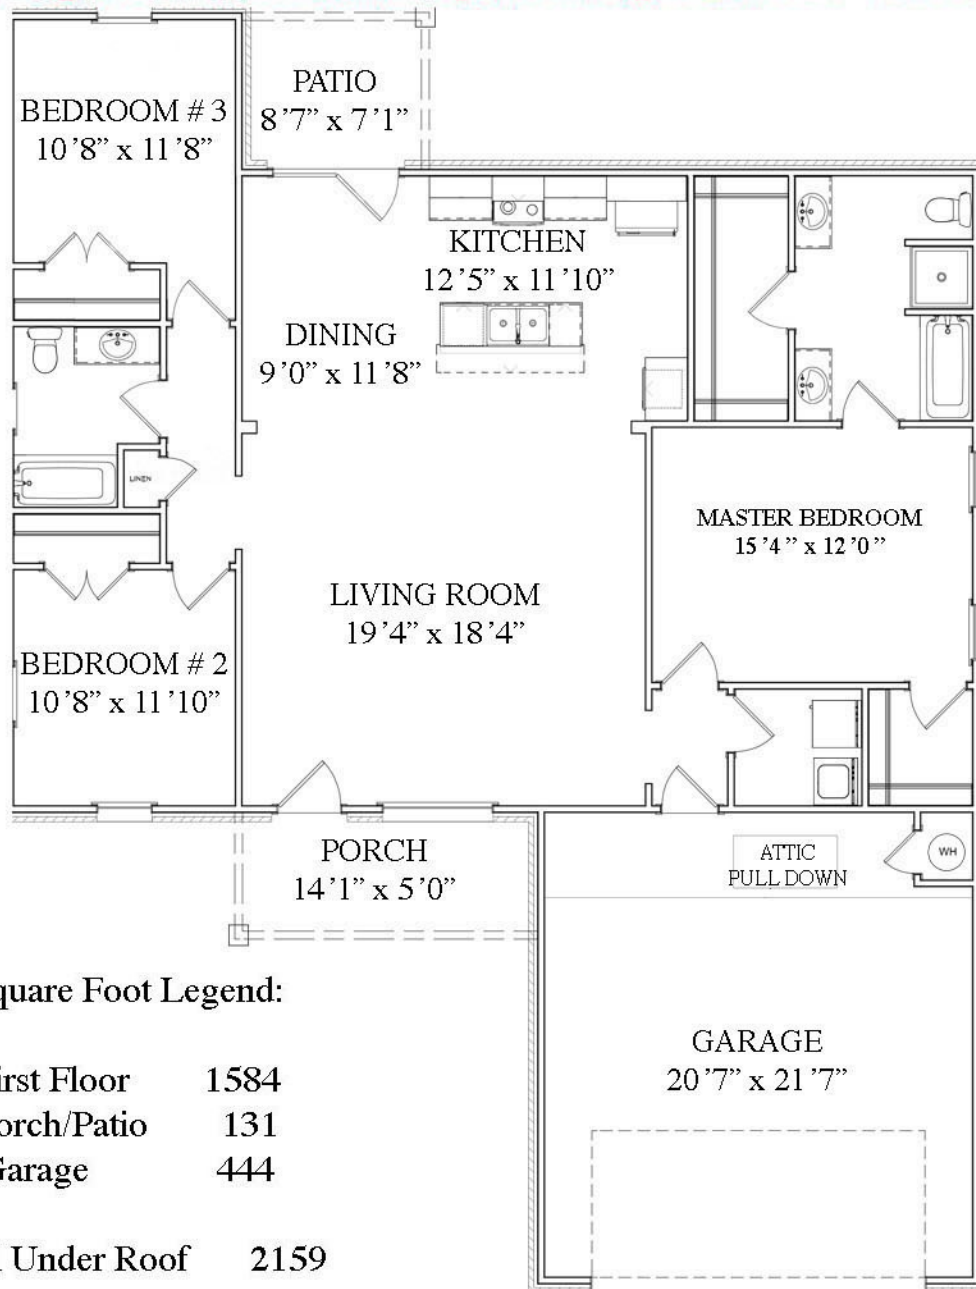

N & B HOMES

Welcome Home

The SCOUT

+/- 1584 Sq. Ft.

"Through Wisdom a House is Built, and by Understanding it is Established." Proverbs 24:3

Square Foot Legend:

First Floor	1584
Porch/Patio	131
Garage	444

Total Under Roof 2159