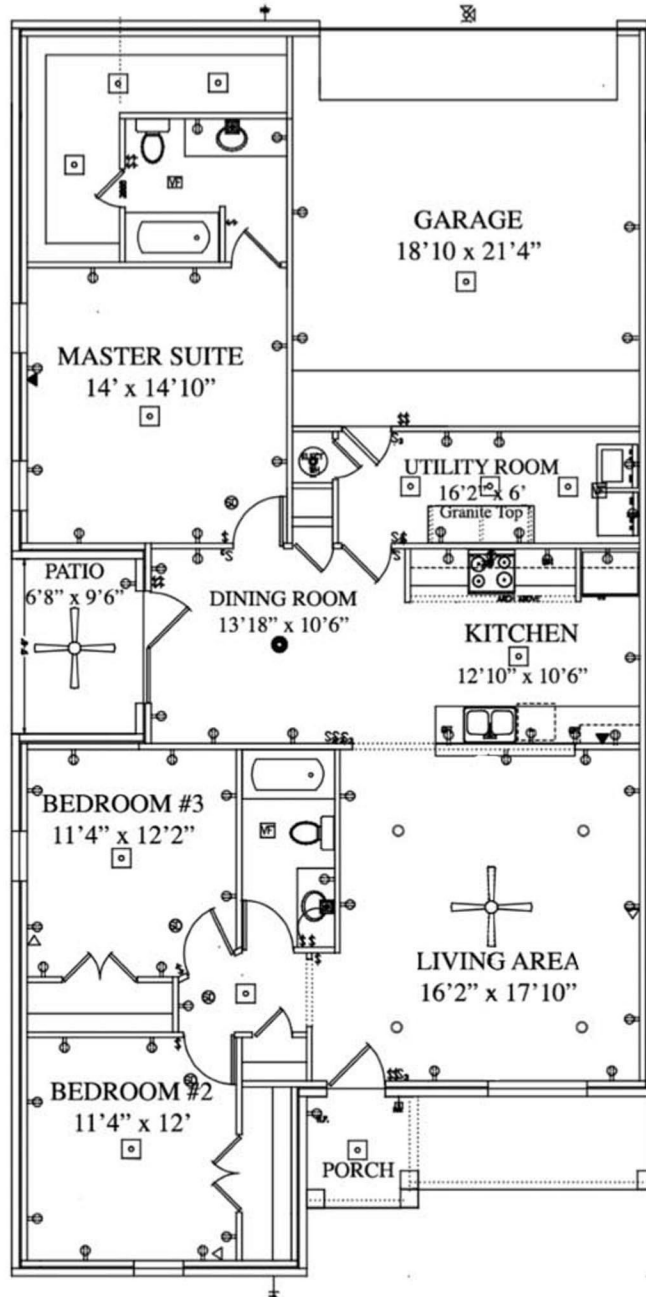

N & B HOMES

Welcome Home

The TAYLOR

+/- 1660 sq. ft.

"Through Wisdom a House is Built, and by Understanding it is Established." Proverbs 24:3

Square Foot Legend:

First Floor	1660
Patio	63
Garage	440
Porch	100
Total under roof	2263