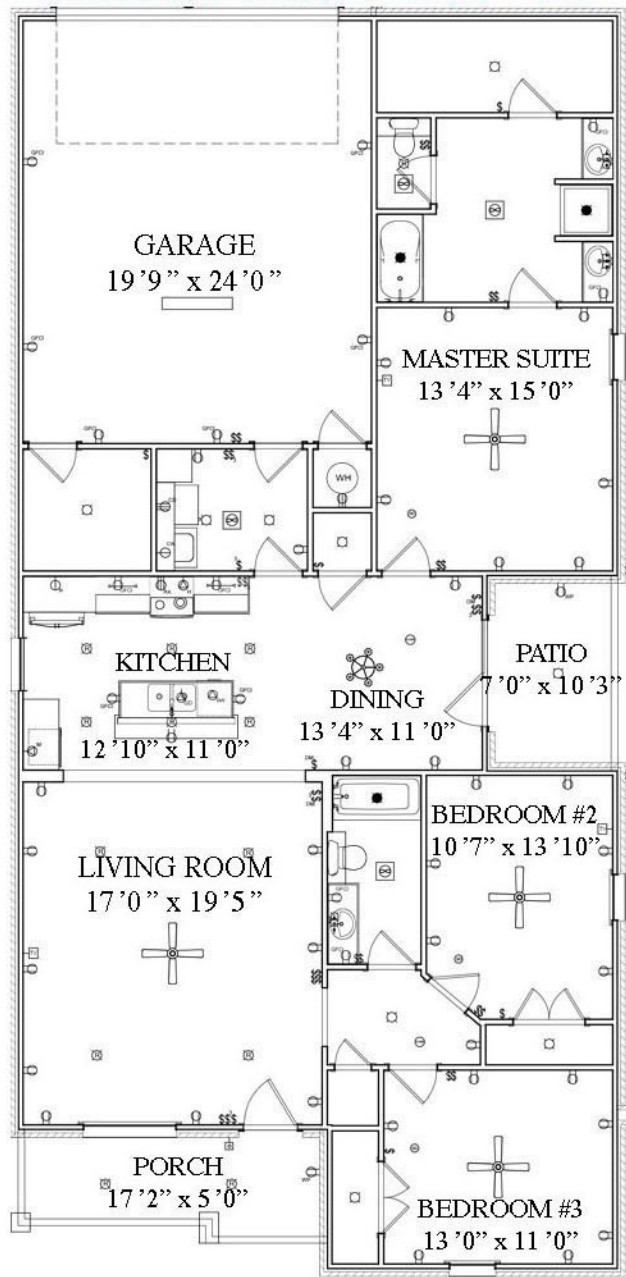

N & B HOMES

Welcome Home

The Taylor

+/- 1706 sq. ft.

"Through Wisdom a House is Built, and by Understanding it is Established." Proverbs 24:3

Square Foot Legend:

First Floor	1706
Porch/Patio	273
Garage	452

Total Under Roof 2436 Sq. Ft.

Robbie Christie - Builder 681-8198

nandbhomes.com

(Prices, room sizes and sq. ft. may vary and are subject to change.)

Use of floor plans, elevations and renderings are designer's concepts and are the property of N & B Properties, Inc. Use of floor plans, elevations, and or renderings in part or in whole is a violation of federal copyright laws and will be prosecuted to the fullest extent of the law.