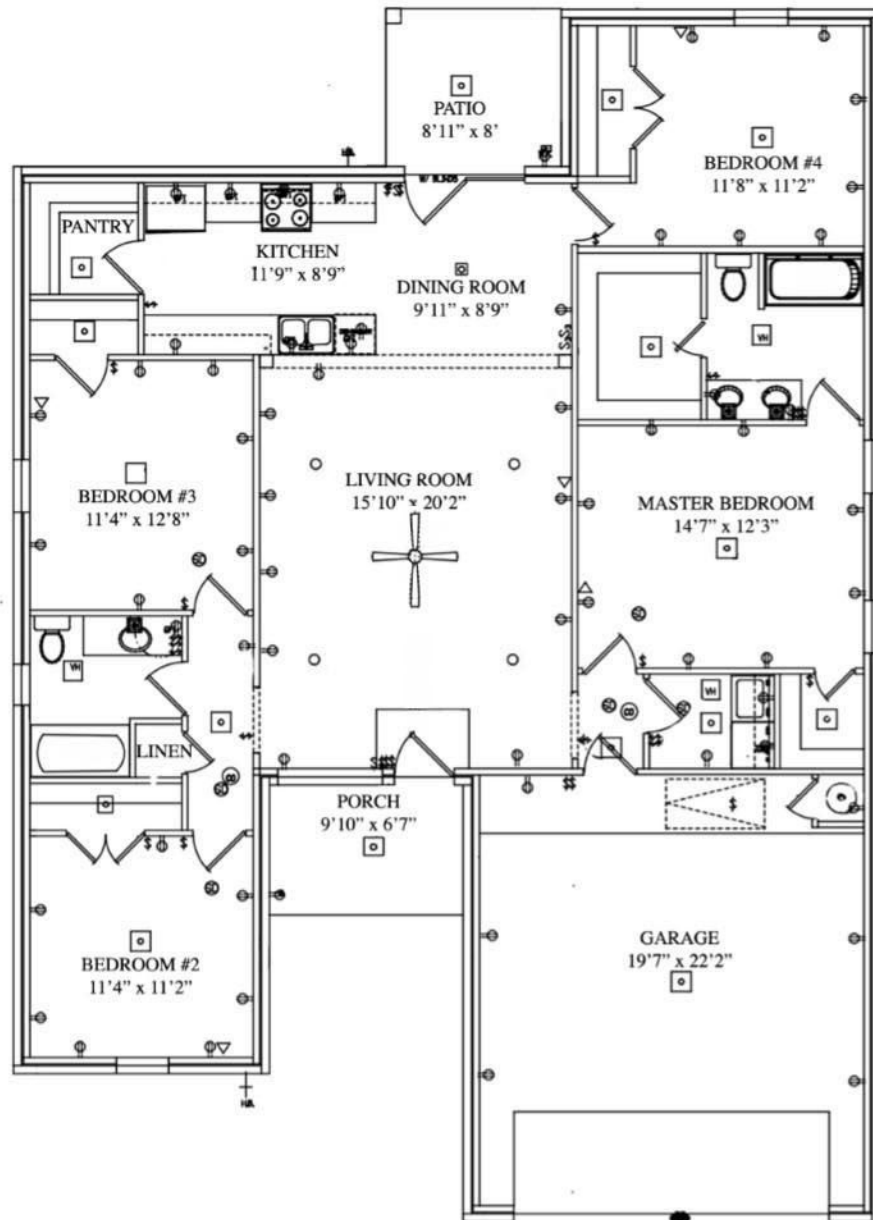

N & B HOMES

The **TONI** +/- 1682 sq. ft.

"Through Wisdom a House is Built, and by Understanding it is Established." Proverbs 24:3

Square Foot Legend:

First Floor	1682
Garage	479
Porch/Patio	136
Total under roof	2297