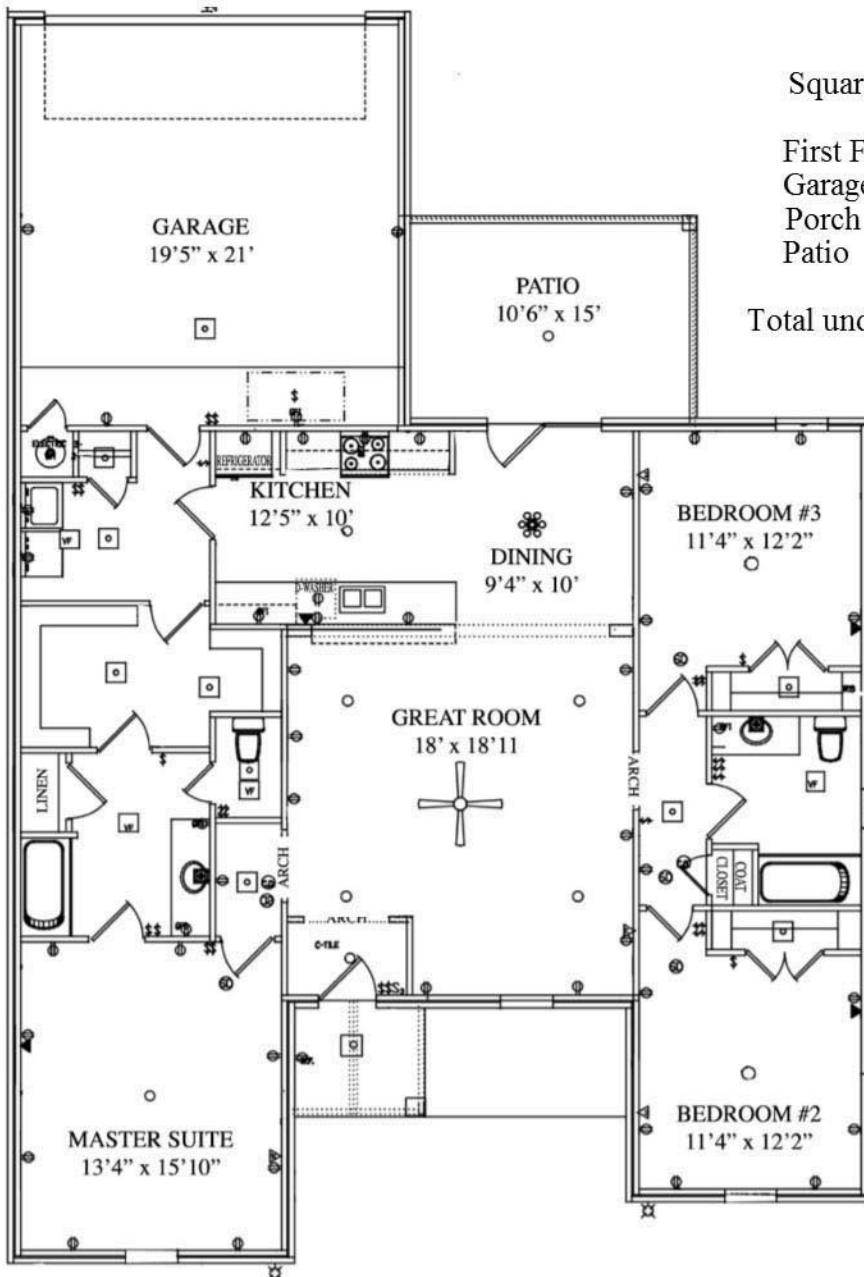

N & B HOMES

The Vail
+/- 1674 sq. ft.

"Through Wisdom a House is Built, and by Understanding it is Established." Proverbs 24:3

Square Foot Legend:

First Floor	1674
Garage	453
Porch	33
Patio	153
Total under roof	2313