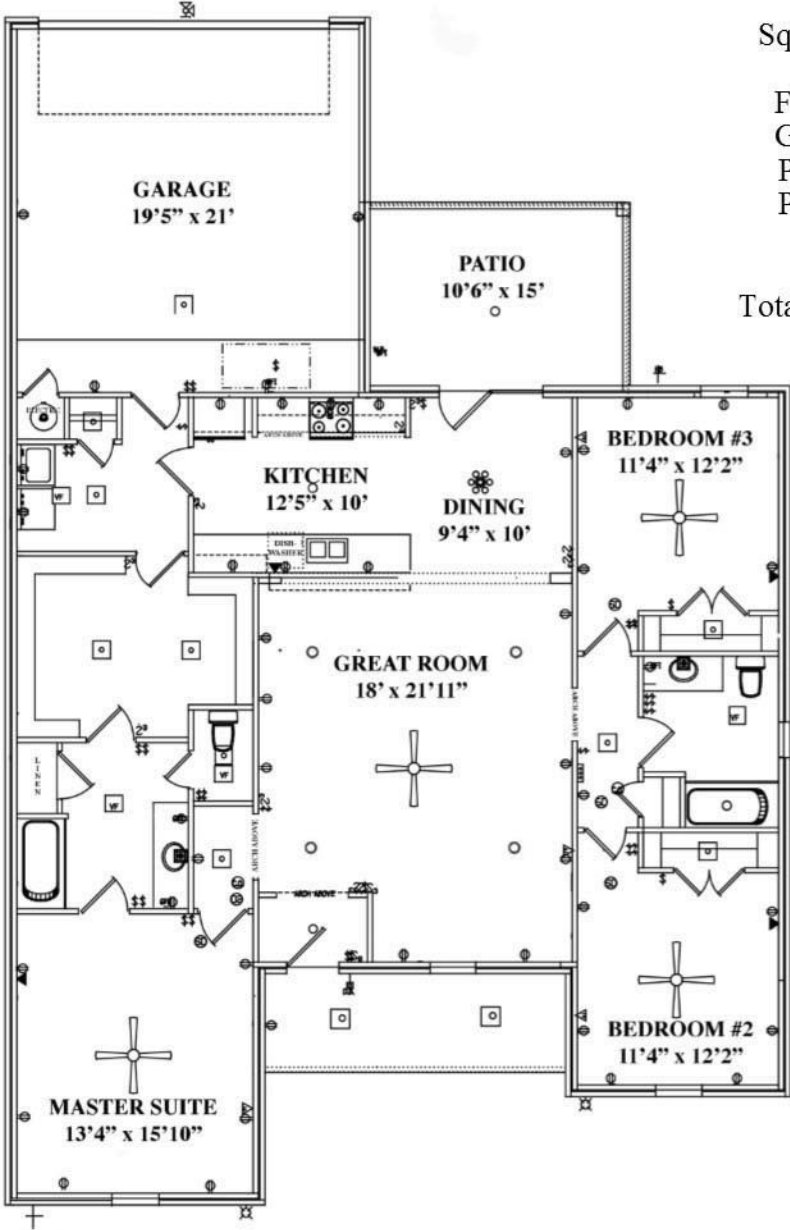

## The **VAIL**

+/- 1772 sq. ft.

*"Through Wisdom a House is Built, and by Understanding it is Established." Proverbs 24:3*

### Square Footage Legend:

First Floor	1772
Garage	453
Patio	153
Porch	33

Total Under Roof 2411

Robbie Christie - Builder 681-819

[nandbhomes.com](http://nandbhomes.com)

(Prices, room sizes and sq. ft. may vary and are subject to change.)