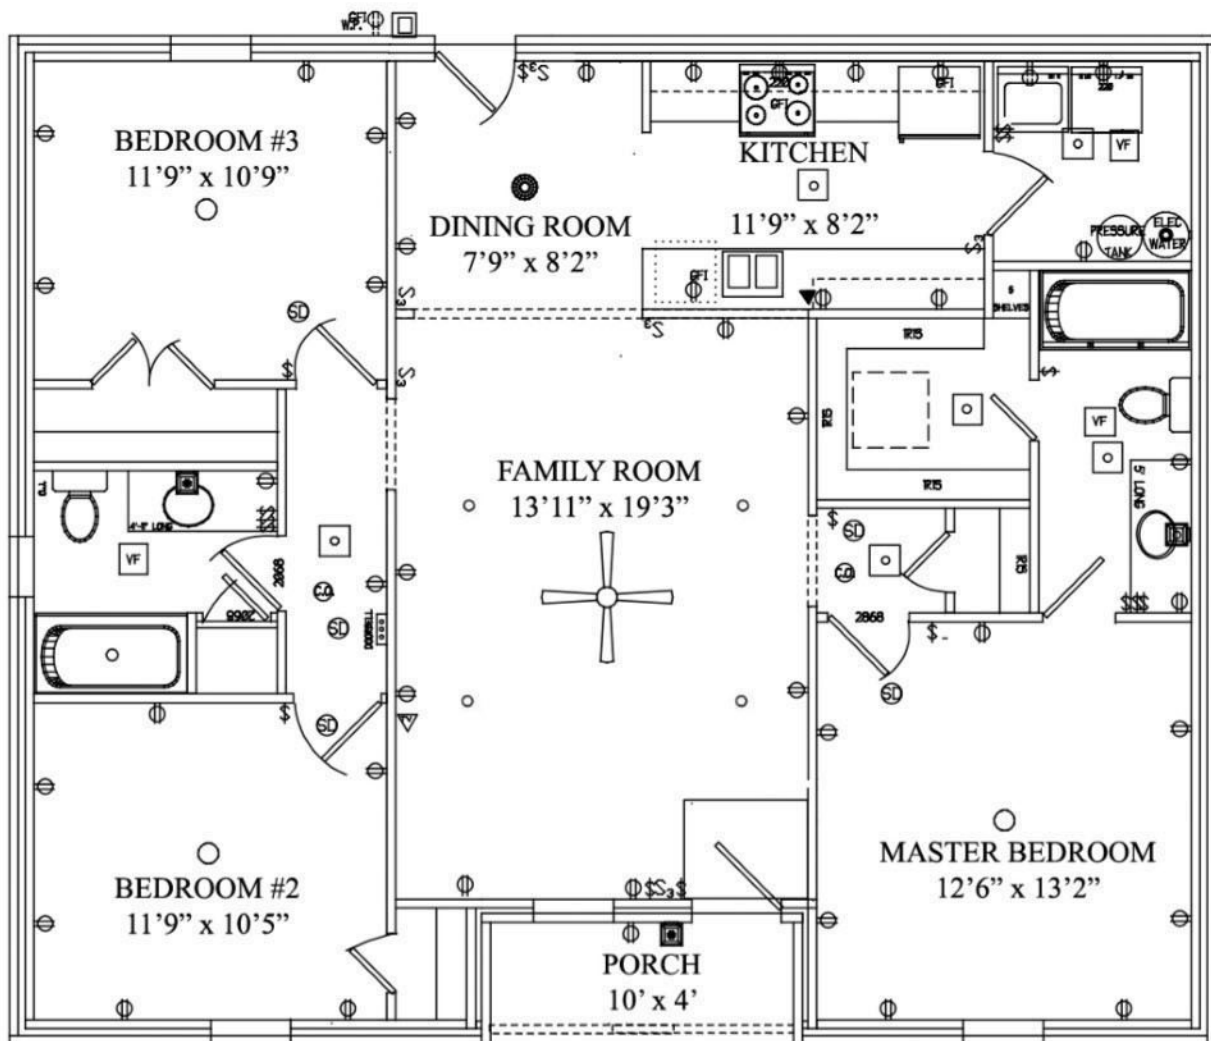

N & B HOMES

Welcome Home

The **Willowwood**

+/- 1290 sq. ft.

*"Through Wisdom a House is Built, and by Understanding it is Established." Proverbs 24:3*

Square Foot Legend:

First Floor 1290  
Porch 40

Total under roof 1330