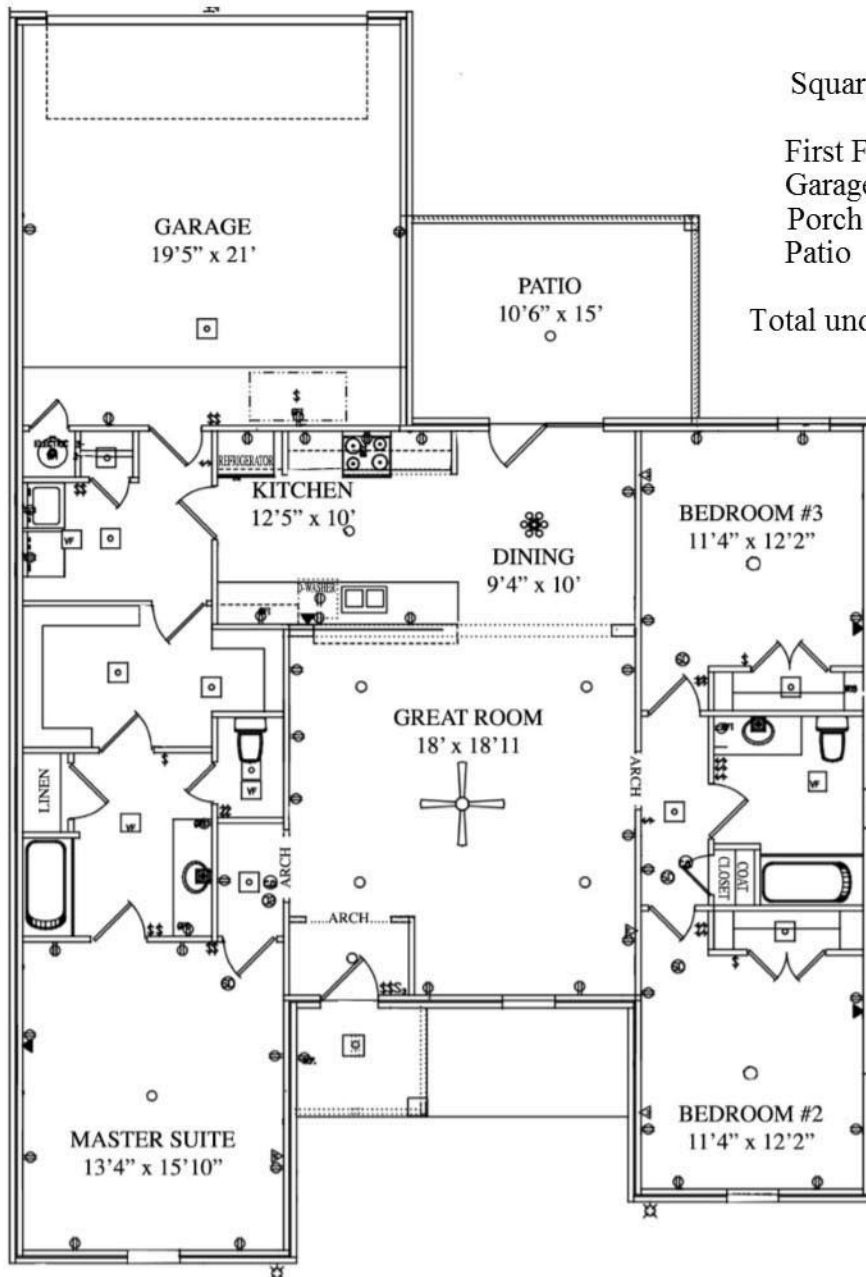

N & B HOMES

The **WINDSOR PARK**

+/- 1674 sq. ft.

"Through Wisdom a House is Built, and by Understanding it is Established." Proverbs 24:3

Square Foot Legend:

First Floor	1674
Garage	453
Porch	33
Patio	153
Total under roof	2313