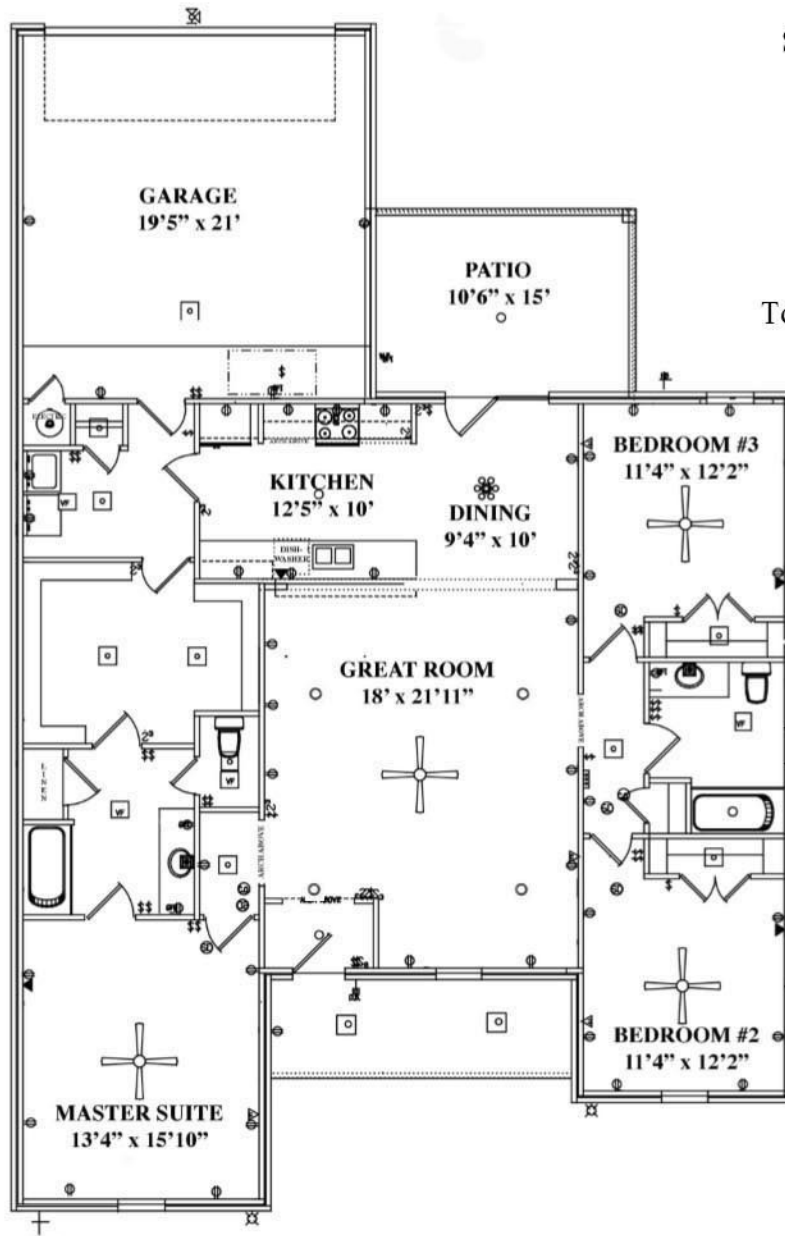

## The **WINDSOR PARK** +/- 1772 sq. ft.

*"Through Wisdom a House is Built, and by Understanding it is Established." Proverbs 24:3*

Square Footage Legend:

First Floor	1772
Garage	453
Patio	153
Porch	33

Total Under Roof 2411