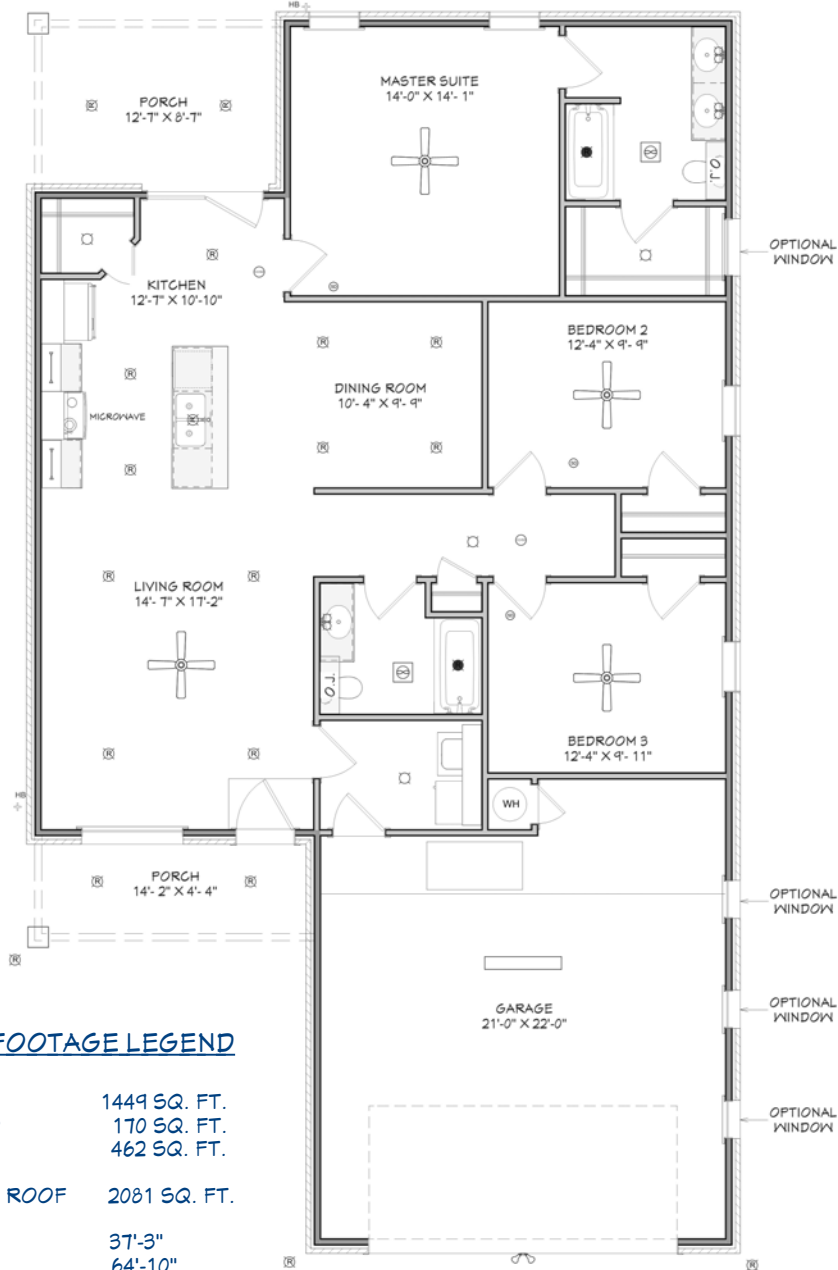

N & B HOMES

Welcome Home

The JESSICA

+/- 1449 sq. ft.

"Through Wisdom a House is Built, and by Understanding it is Established." Proverbs 24:3

SQUARE FOOTAGE LEGEND

MAIN FLOOR	1449 SQ. FT.
PORCH/ PATIO	170 SQ. FT.
GARAGE	462 SQ. FT.
TOTAL UNDER ROOF	2081 SQ. FT.
PLAN WIDTH	37'-3"
PLAN DEPTH	64'-10"