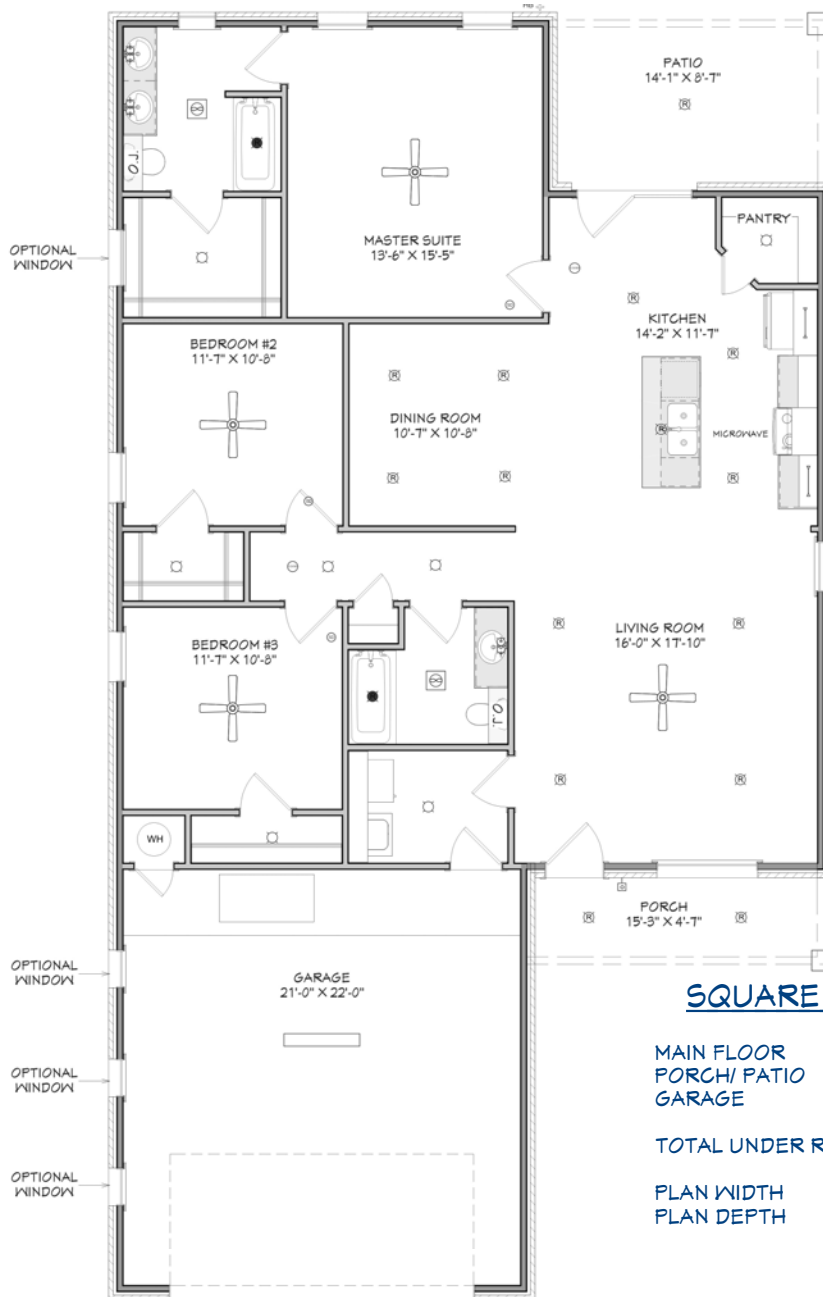

N & B HOMES

Welcome Home

The JESSICA

+/- 1603 sq. ft.

"Through Wisdom a House is Built, and by Understanding it is Established." Proverbs 24:3

SQUARE FOOTAGE LEGEND

MAIN FLOOR	1603 SQ. FT.
PORCH/ PATIO	191 SQ. FT.
GARAGE	462 SQ. FT.
TOTAL UNDER ROOF	2256 SQ. FT.
PLAN WIDTH	38'-2"
PLAN DEPTH	68'-0"