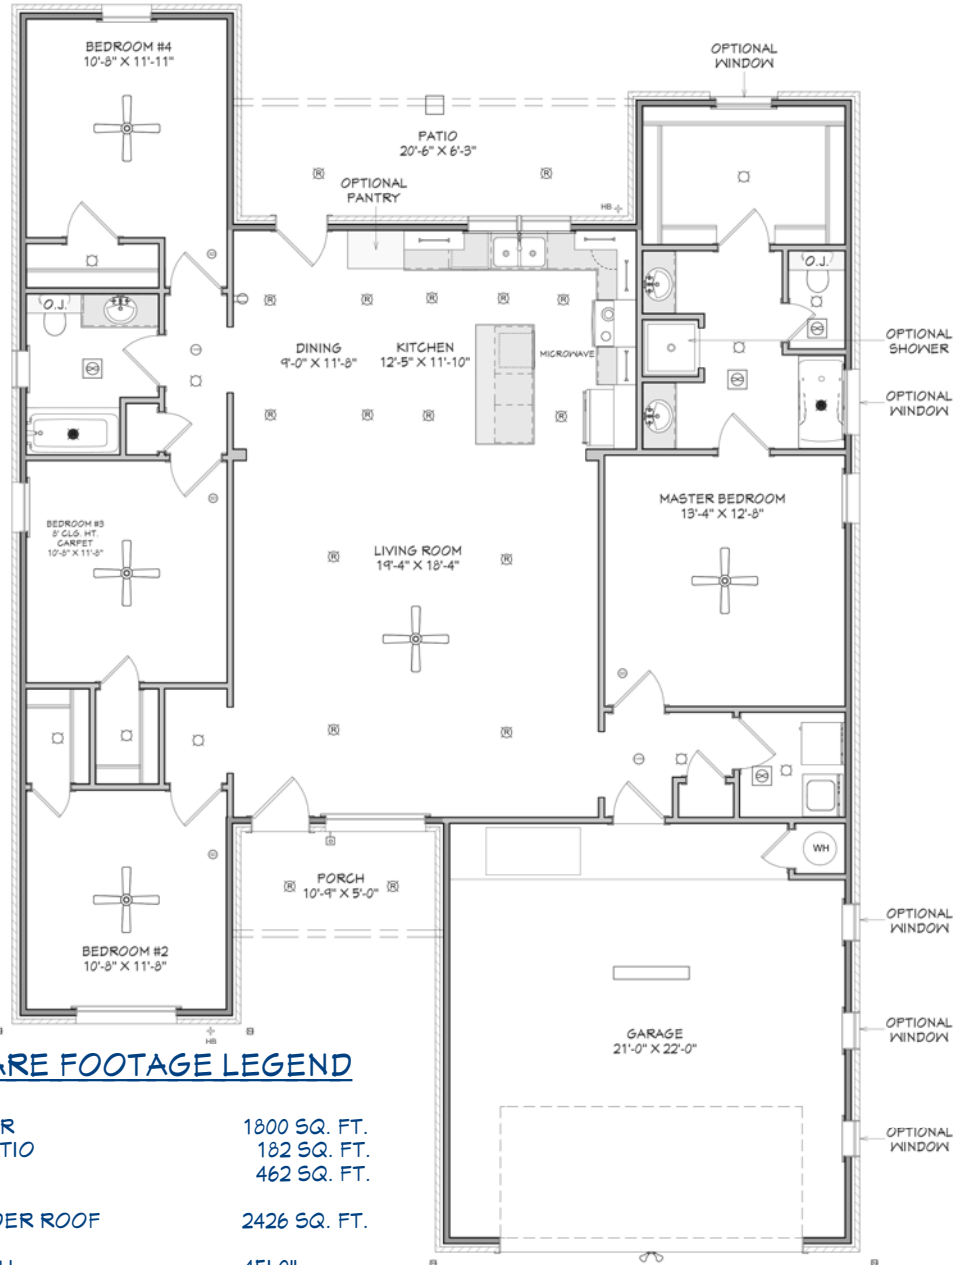

N & B HOMES

Welcome Home

The MOOSE

+/- 1800 sq. ft.

"Through Wisdom a House is Built, and by Understanding it is Established." Proverbs 24:3

SQUARE FOOTAGE LEGEND

MAIN FLOOR	1800 SQ. FT.
PORCH/ PATIO	182 SQ. FT.
GARAGE	462 SQ. FT.
TOTAL UNDER ROOF	2426 SQ. FT.
PLAN WIDTH	45'-0"
PLAN DEPTH	65'-6"