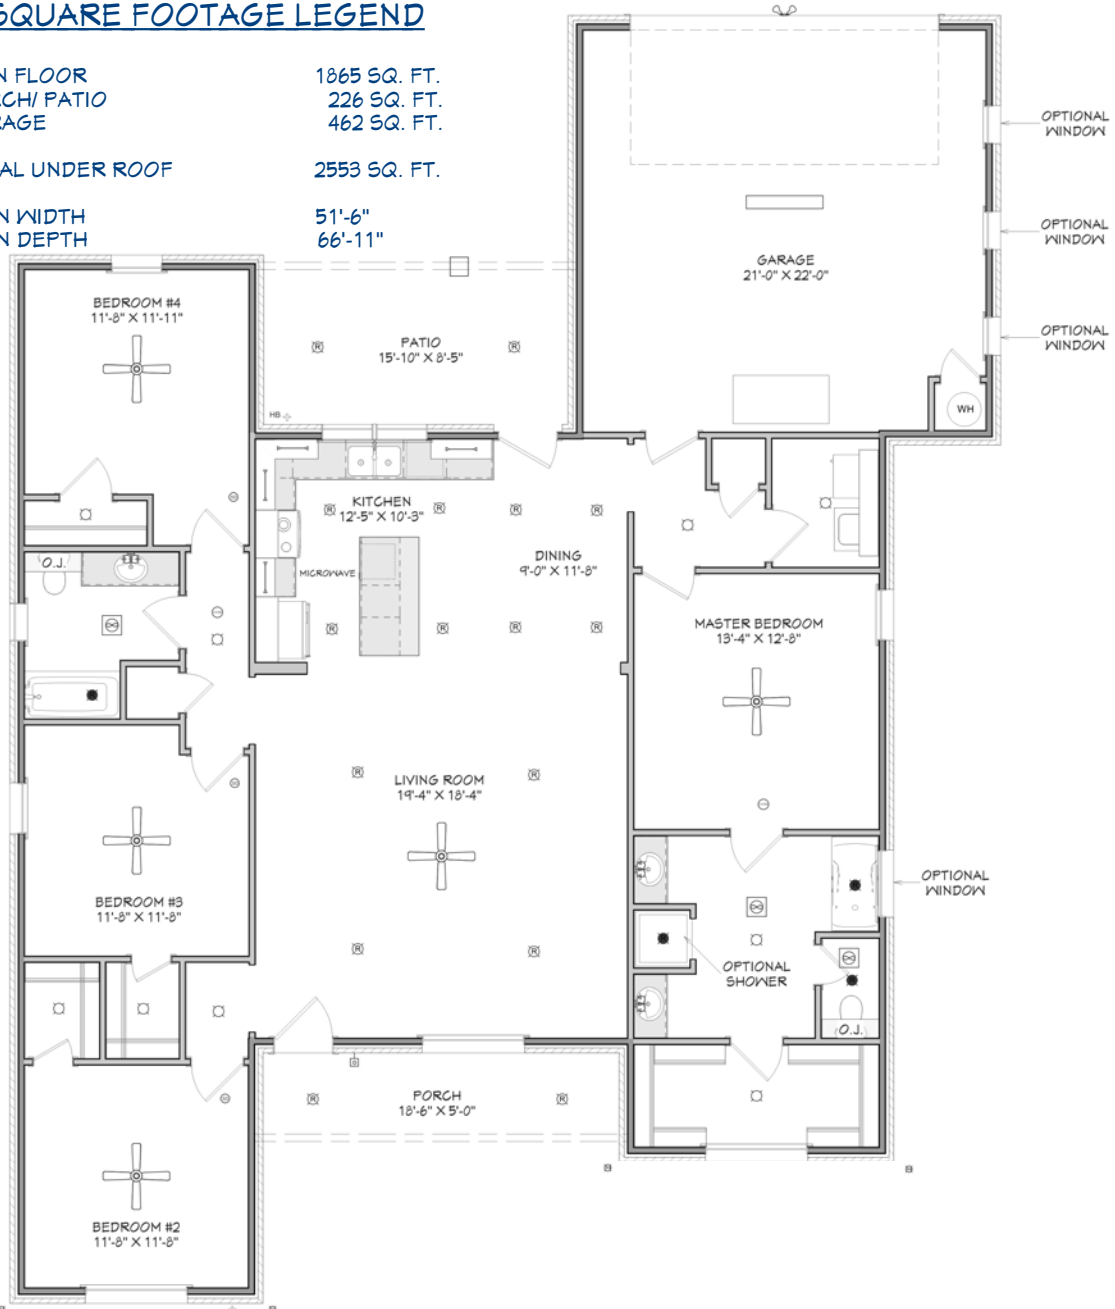

N & B HOMES

Welcome Home

The MOOSE

+/- 1865 sq. ft.

"Through Wisdom a House is Built, and by Understanding it is Established." Proverbs 24:3

SQUARE FOOTAGE LEGEND

MAIN FLOOR	1865 SQ. FT.
PORCH/PATIO	226 SQ. FT.
GARAGE	462 SQ. FT.
TOTAL UNDER ROOF	2553 SQ. FT.
PLAN WIDTH	51'-6"
PLAN DEPTH	66'-11"