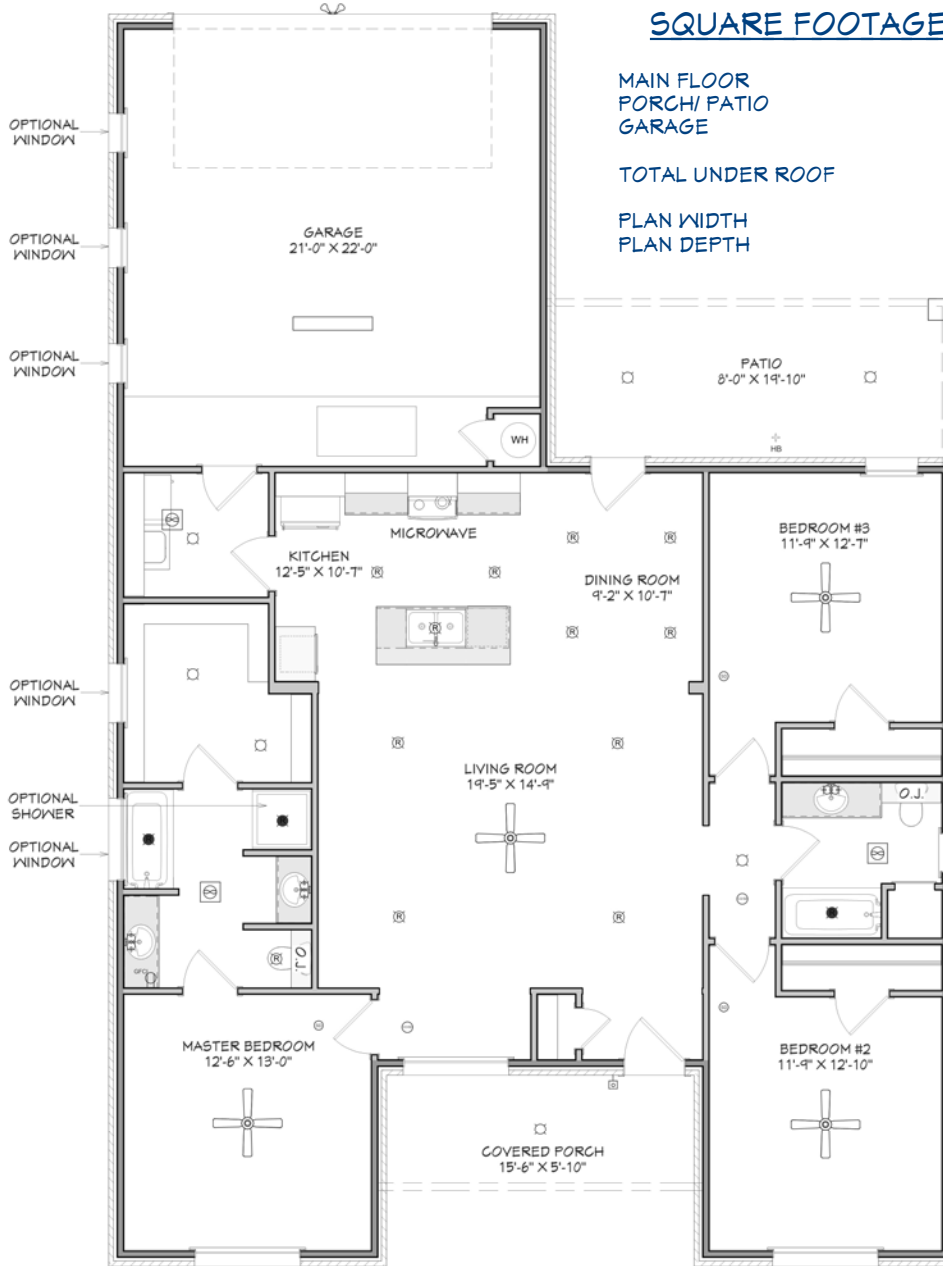

N & B HOMES

Welcome Home

The **SABRINA**

+/- 1584 sq. ft.

"Through Wisdom a House is Built, and by Understanding it is Established." Proverbs 24:3

SQUARE FOOTAGE LEGEND

MAIN FLOOR	1584 SQ. FT.
PORCH/ PATIO	249 SQ. FT.
GARAGE	462 SQ. FT.

TOTAL UNDER ROOF	2295 SQ. FT.
------------------	--------------

PLAN WIDTH	42'-9"
PLAN DEPTH	63'-1"

Robbie Christie - Builder (806) 681-8198

nandbhomes.com

(Prices, room sizes and sq. ft. may vary and are subject to change.)