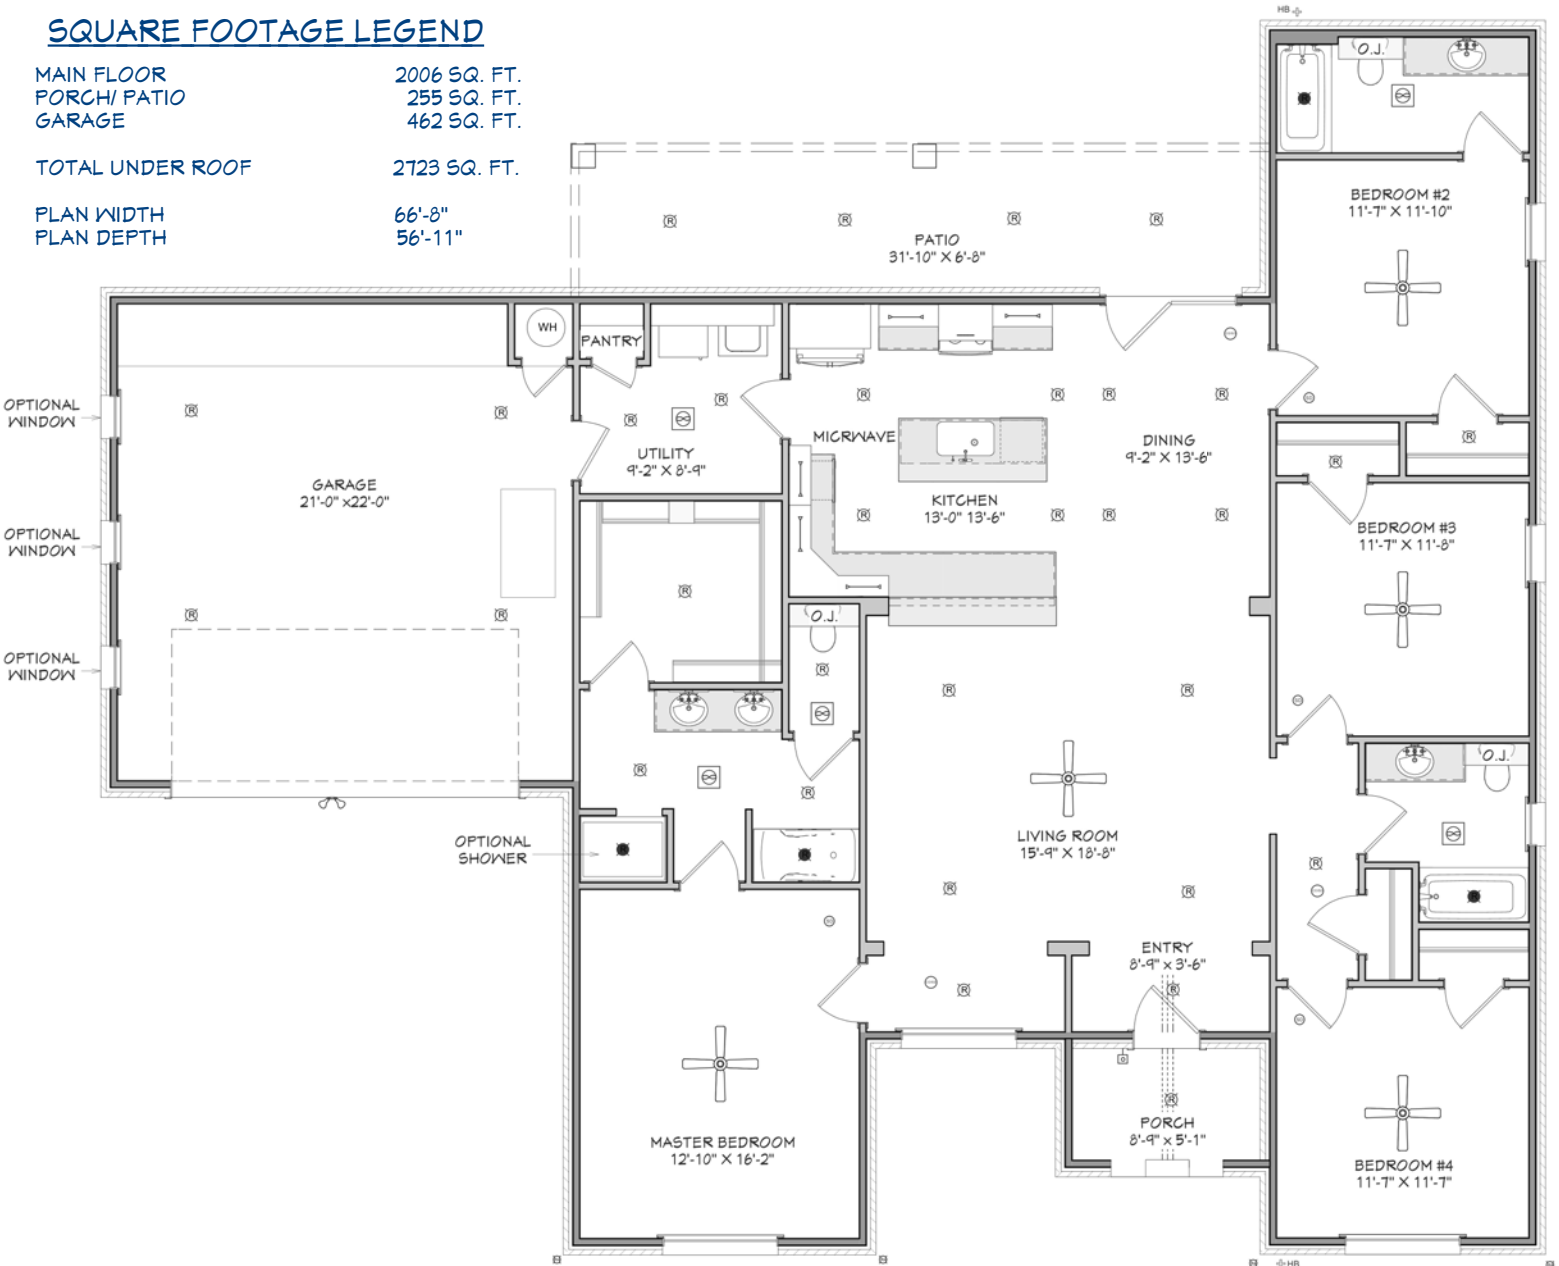

N & B HOMES

Welcome Home

The MRS. OREO

FRONT ENTRY
+/- 2006 sq. ft.

"Through Wisdom a House is Built, and by Understanding it is Established." Proverbs 24:3

SQUARE FOOTAGE LEGEND

MAIN FLOOR	2006 SQ. FT.
PORCH/PATIO	255 SQ. FT.
GARAGE	462 SQ. FT.
TOTAL UNDER ROOF	2723 SQ. FT.
PLAN WIDTH	66'-8"
PLAN DEPTH	56'-11"