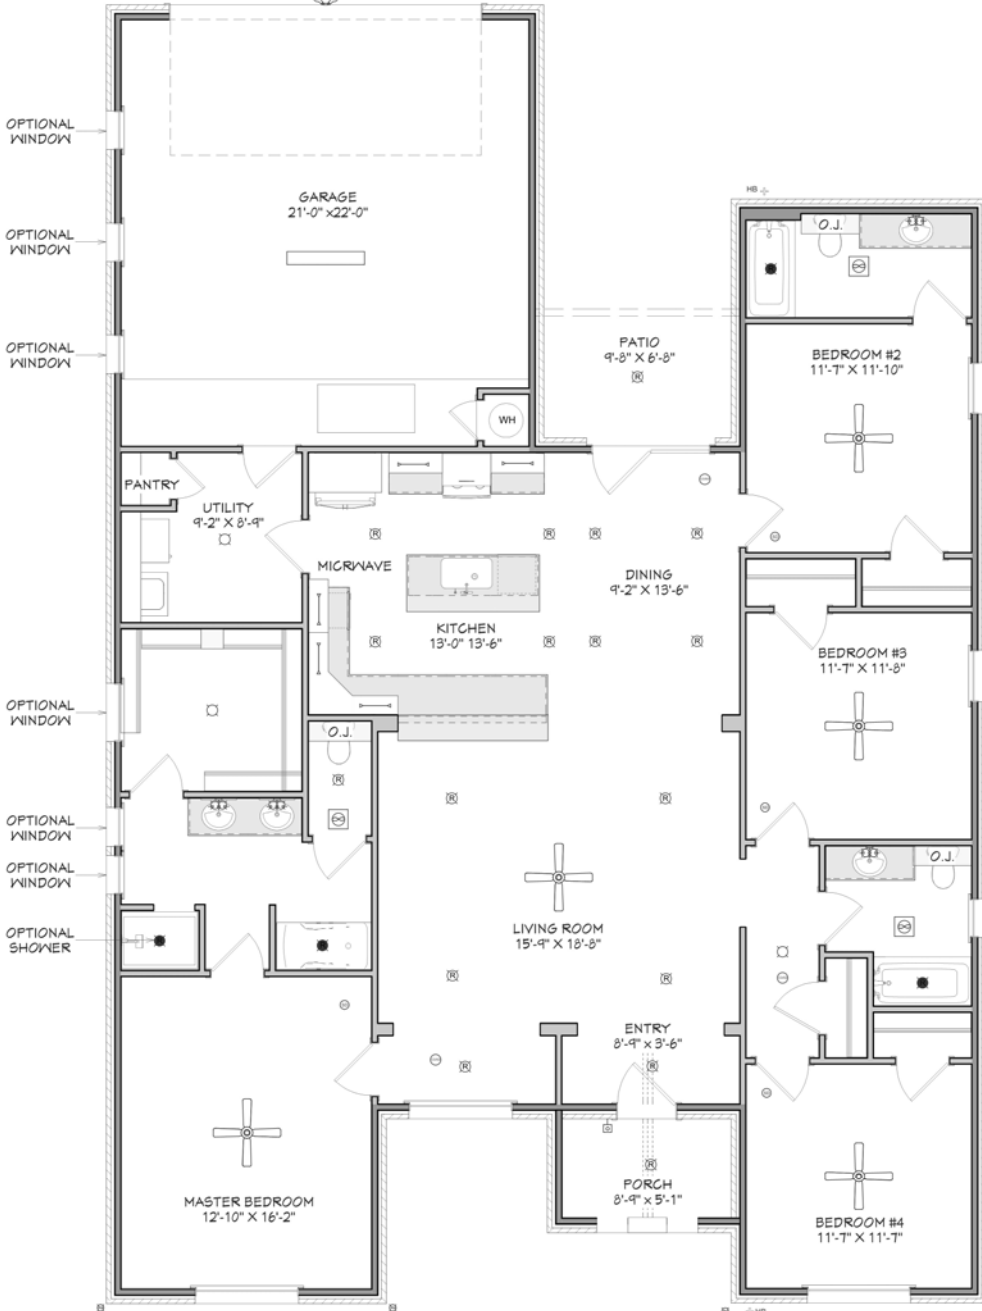

N & B HOMES

Welcome Home

The MRS. OREO

+/- 2006 sq. ft.

"Through Wisdom a House is Built, and by Understanding it is Established." Proverbs 24:3

SQUARE FOOTAGE LEGEND

MAIN FLOOR	2006 SQ. FT.
PORCH/ PATIO	121 SQ. FT.
GARAGE	462 SQ. FT.
TOTAL UNDER ROOF	2589 SQ. FT.
PLAN WIDTH	45'-3"
PLAN DEPTH	67'-0"