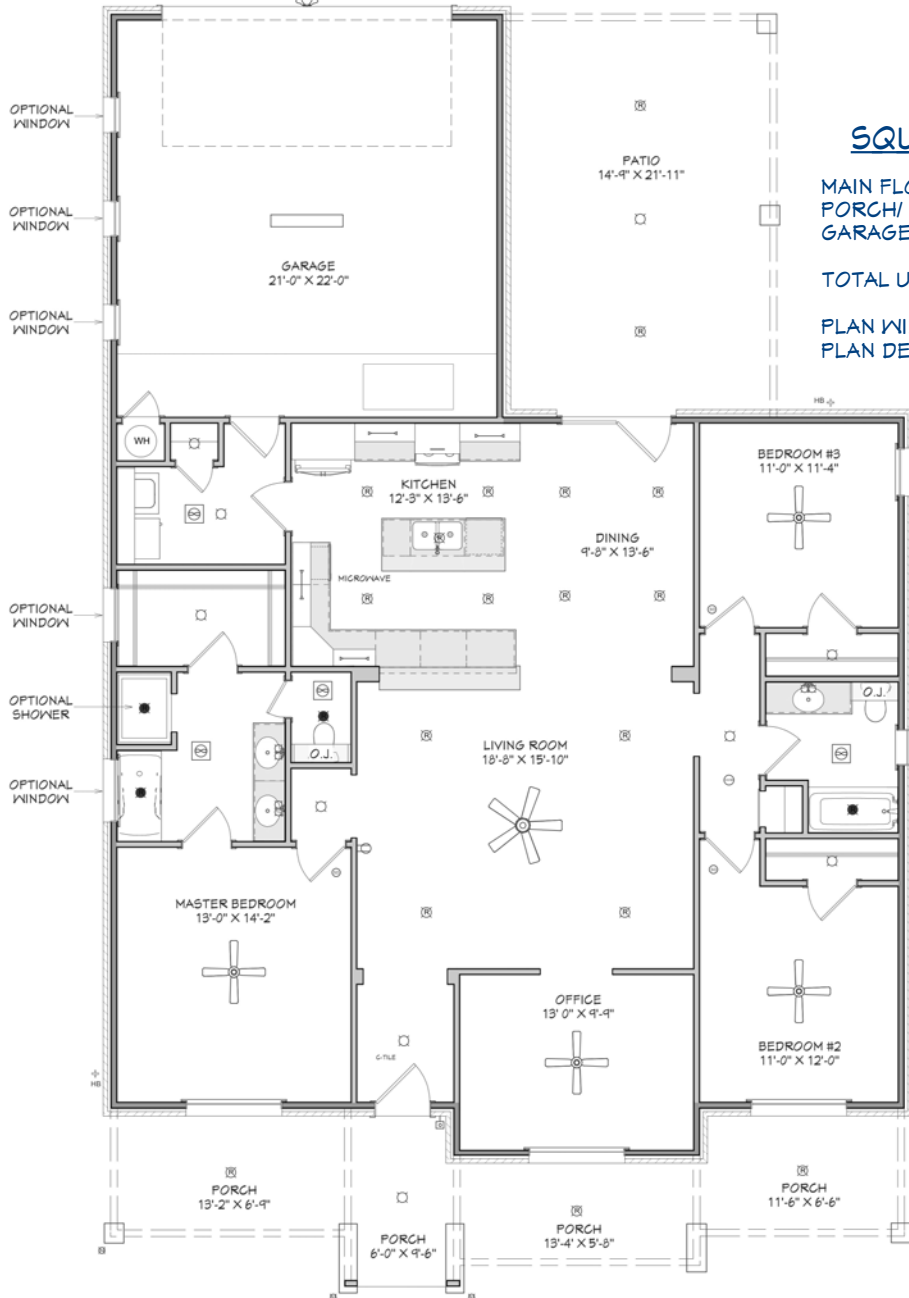

N & B HOMES

Welcome Home

The TUSCANY

+/- 1780 sq. ft.

"Through Wisdom a House is Built, and by Understanding it is Established." Proverbs 24:3

SQUARE FOOTAGE LEGEND

MAIN FLOOR	1780 SQ. FT.
PORCH/ PATIO	620 SQ. FT.
GARAGE	462 SQ. FT.
TOTAL UNDER ROOF	2862 SQ. FT.
PLAN WIDTH	44'-10"
PLAN DEPTH	71'-5"