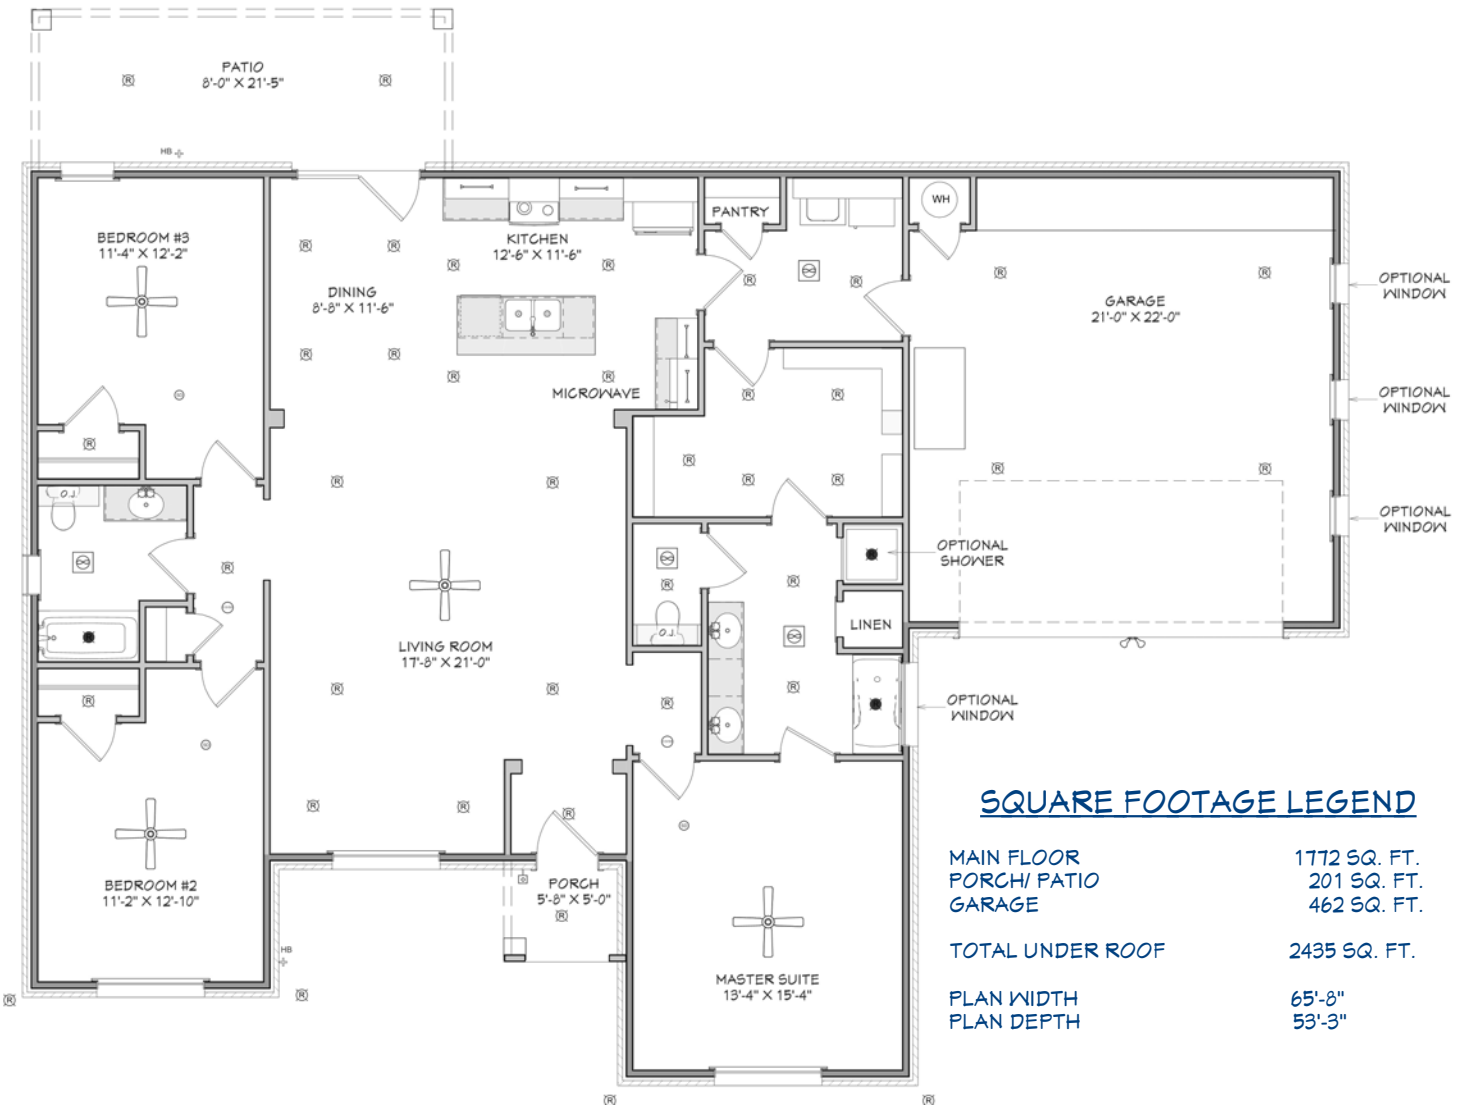

N & B HOMES

The VAIL
FRONT ENTRY
+/- 1772 sq. ft.

"Through Wisdom a House is Built, and by Understanding it is Established." Proverbs 24:3

Robbie Christie - Builder (806) 681-8198
nandbhomes.com

(Prices, room sizes and sq. ft. may vary and are subject to change.)
Use of floor plans, elevations and renderings are designer's concepts and are the property of N & B Homes, Inc. Use of floor plans, elevations, and or renderings in part or in whole is a violation of federal copyright laws and will be prosecuted to the fullest extent of the law.