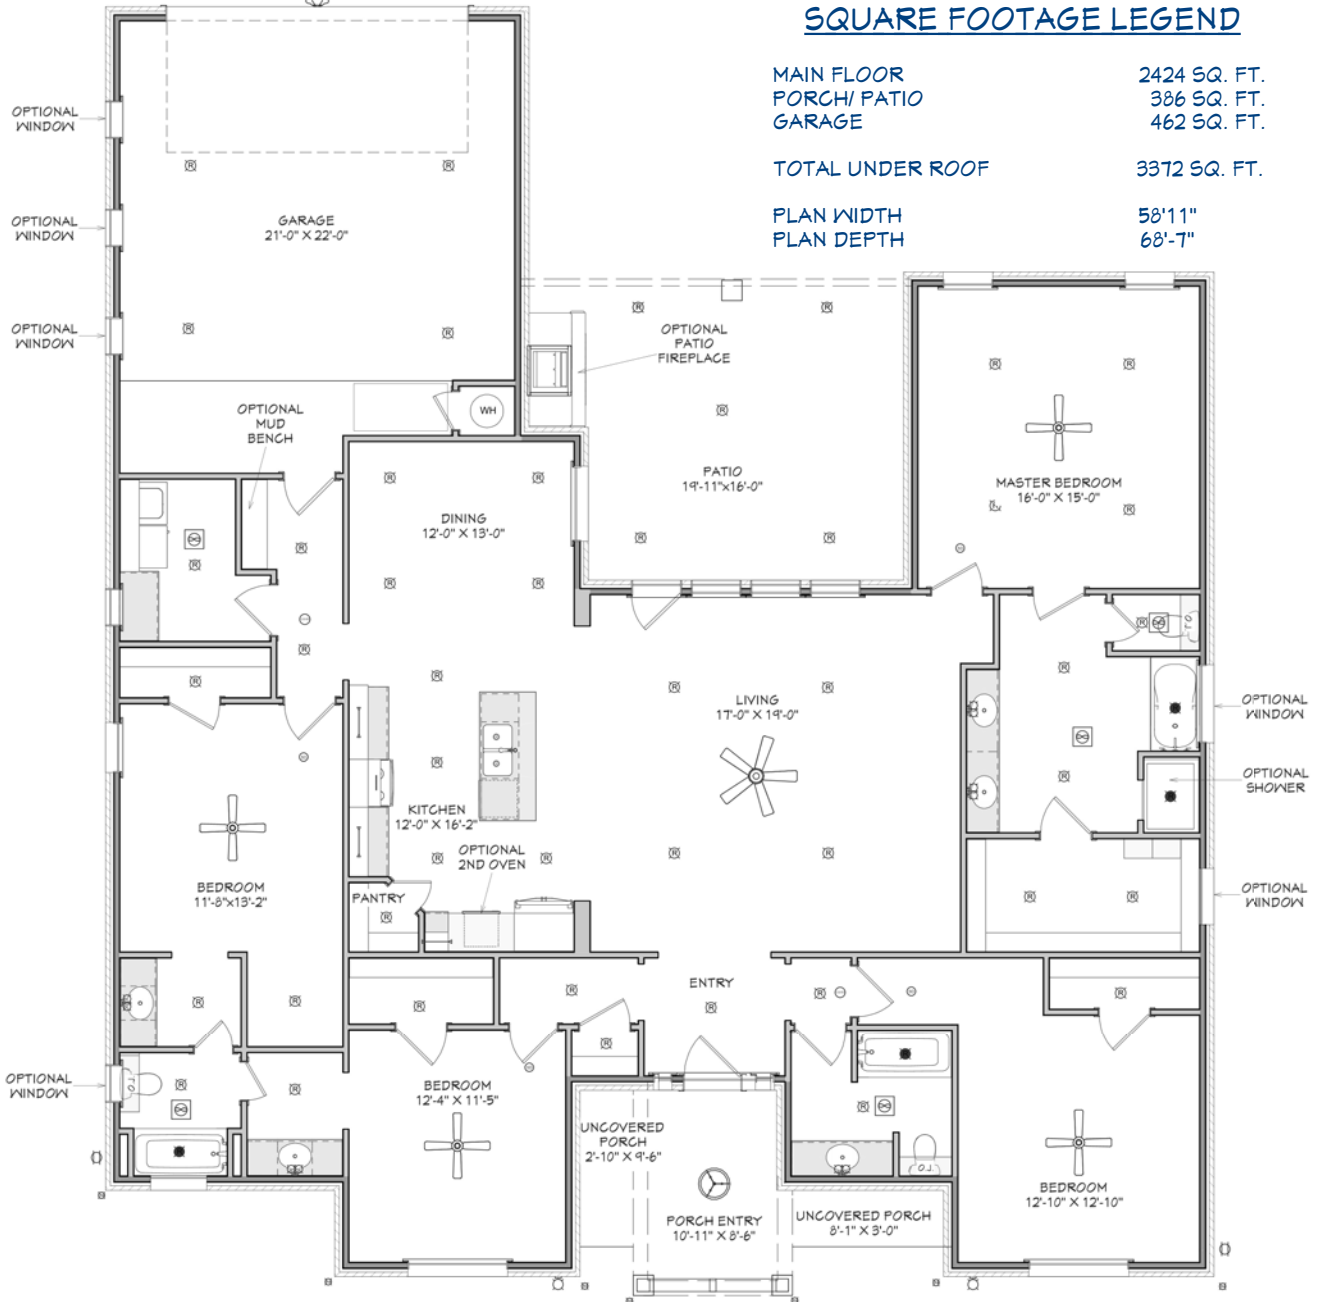

N & B HOMES

Welcome Home

The OAK
+/- 2424 sq. ft.

"Through Wisdom a House is Built, and by Understanding it is Established." Proverbs 24:3

SQUARE FOOTAGE LEGEND

MAIN FLOOR	2424 SQ. FT.
PORCH/ PATIO	386 SQ. FT.
GARAGE	462 SQ. FT.
TOTAL UNDER ROOF	3372 SQ. FT.
PLAN WIDTH	58'-11"
PLAN DEPTH	68'-7"