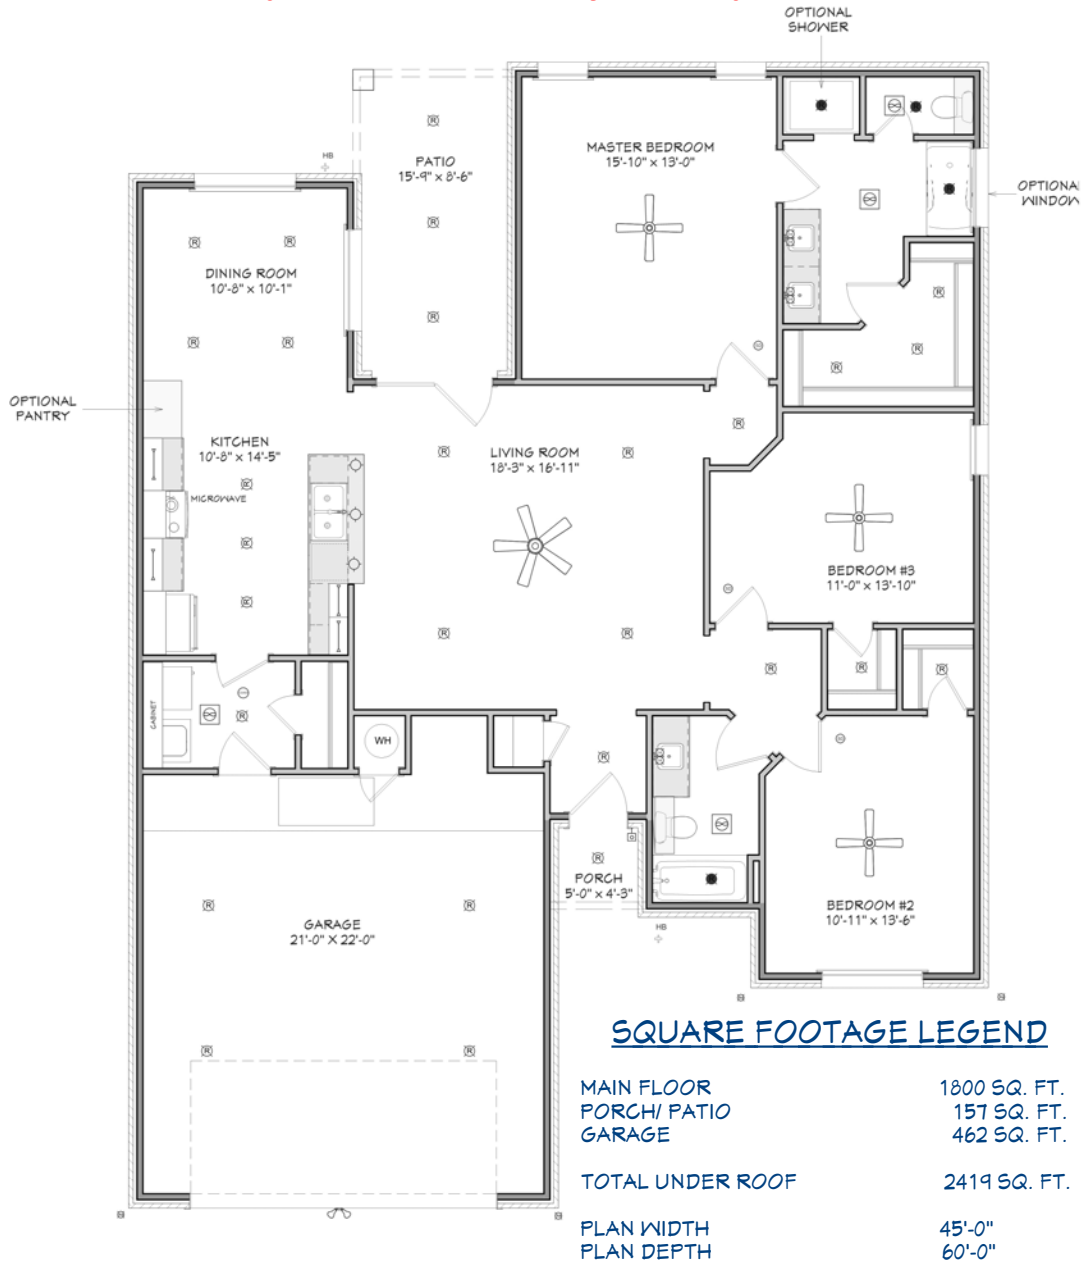

N & B HOMES

Welcome Home

The ANNIE

+/- 1800 sq. ft.

"Through Wisdom a House is Built, and by Understanding it is Established." Proverbs 24:3

Robbie Christie - Builder (806) 681-8198

nandbhomes.com

(Prices, room sizes and sq. ft. may vary and are subject to change.)