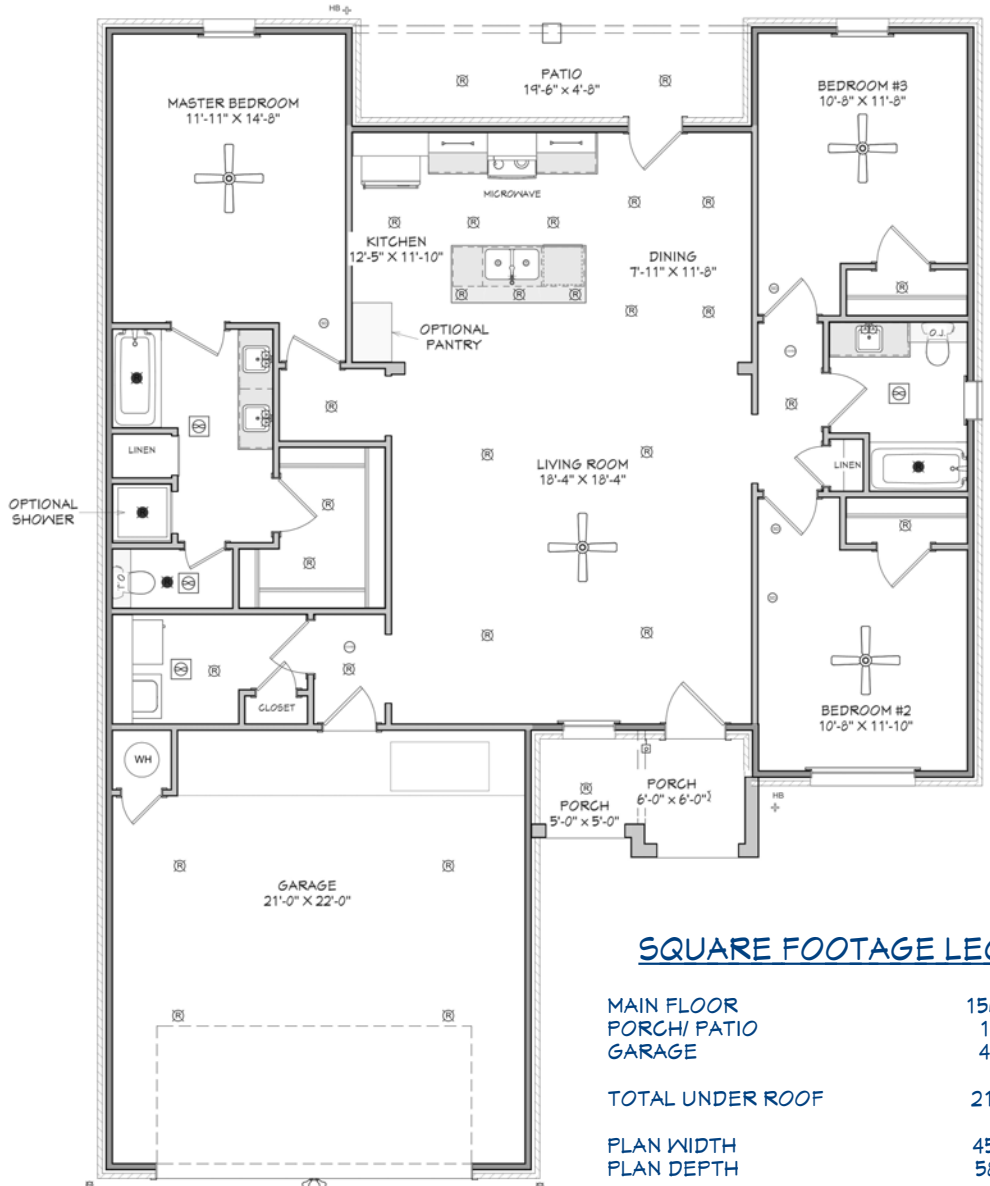

N & B HOMES

Welcome Home

The CAROLYN

+/- 1569 sq. ft.

"Through Wisdom a House is Built, and by Understanding it is Established." Proverbs 24:3

Robbie Christie - Builder (806) 681-8198

nandbhomes.com

(Prices, room sizes and sq. ft. may vary and are subject to change.)