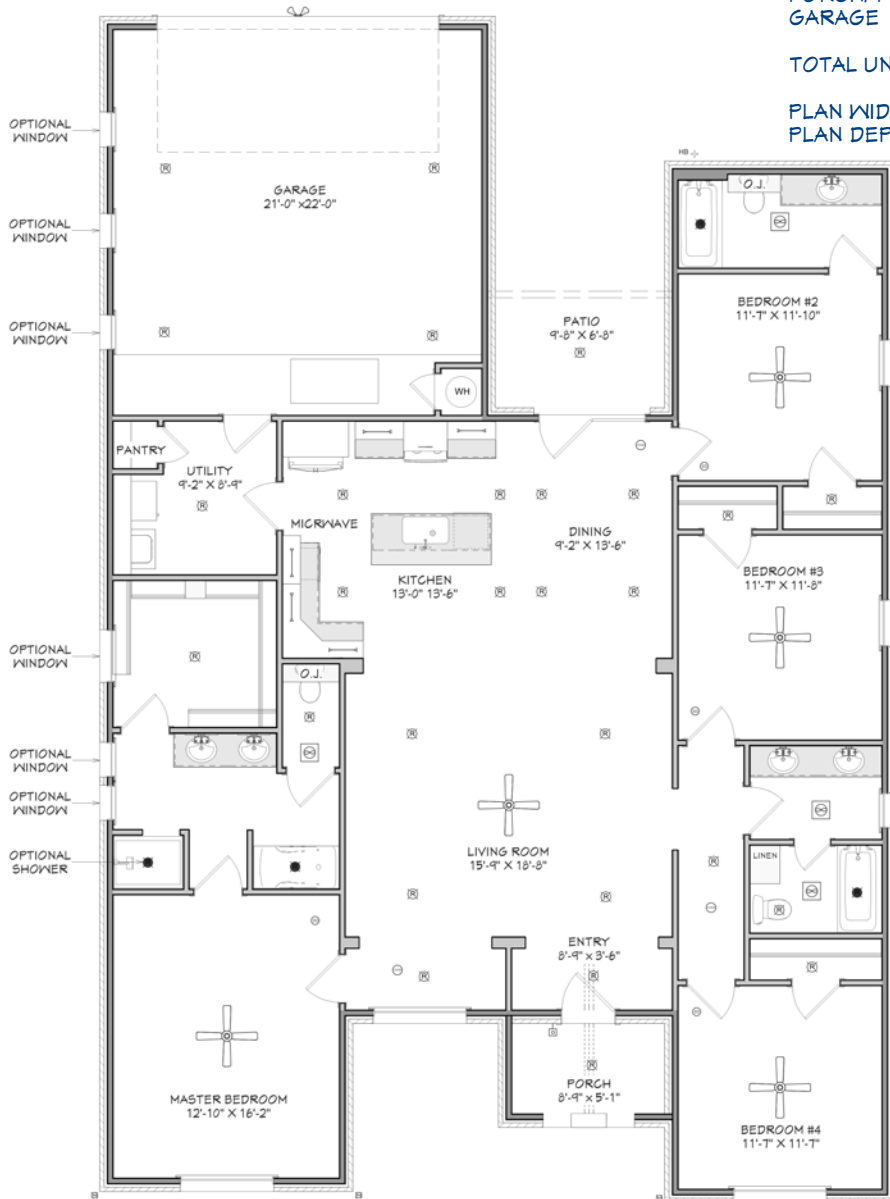

# The MRS. OREO

+/- 2037 sq. ft.

"Through Wisdom a House is Built, and by Understanding it is Established." Proverbs 24:3

## SQUARE FOOTAGE LEGEND

MAIN FLOOR	2006 SQ. FT.
PORCH/ PATIO	121 SQ. FT.
GARAGE	462 SQ. FT.
<b>TOTAL UNDER ROOF</b>	<b>2589 SQ. FT.</b>
<b>PLAN WIDTH</b>	<b>45'-3"</b>
<b>PLAN DEPTH</b>	<b>67'-0"</b>

Robbie Christie - Builder (806) 681-8198