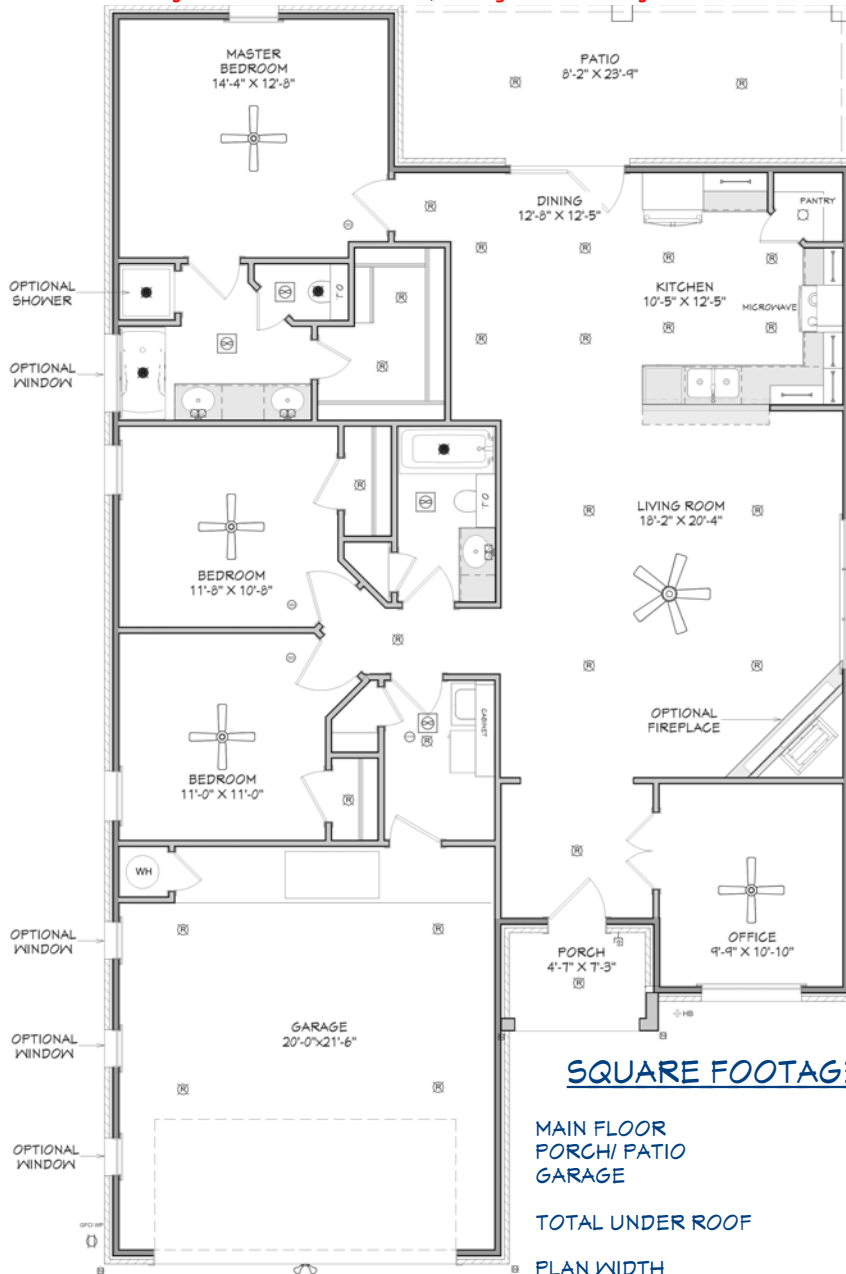

N & B HOMES

Welcome Home

The CORBIN

+/- 1722 sq. ft.

"Through Wisdom a House is Built, and by Understanding it is Established." Proverbs 24:3

Robbie Christie - Builder (806) 681-8198

nandbhomes.com

(Prices, room sizes and sq. ft. may vary and are subject to change.)