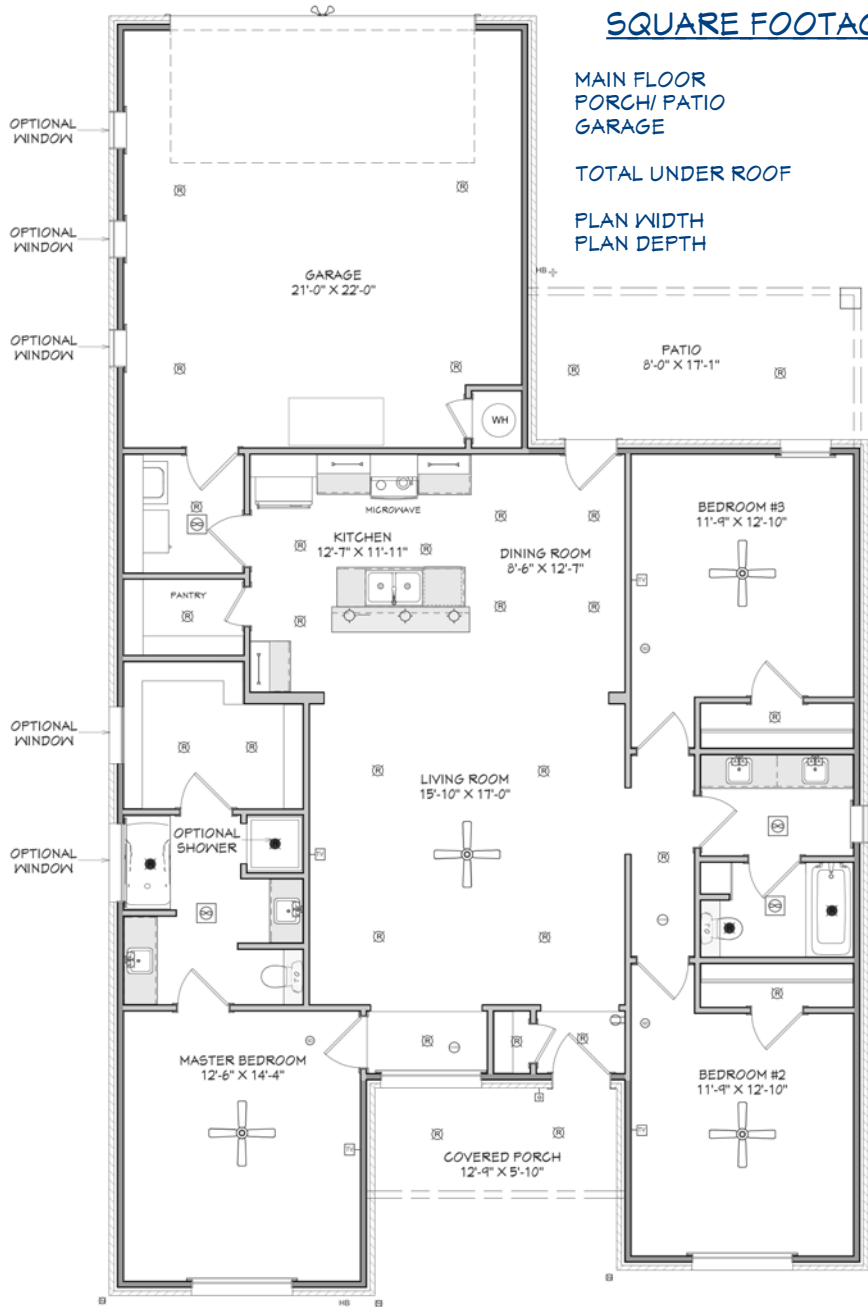

# The BRIANNA

+/- 1584 sq. ft.

"Through Wisdom a House is Built, and by Understanding it is Established." Proverbs 24:3

## SQUARE FOOTAGE LEGEND

MAIN FLOOR	1584 SQ. FT.
PORCH/PATIO	211 SQ. FT.
GARAGE	462 SQ. FT.
<b>TOTAL UNDER ROOF</b>	<b>2257 SQ. FT.</b>
<b>PLAN WIDTH</b>	<b>40'-0"</b>
<b>PLAN DEPTH</b>	<b>67'-6"</b>

Robbie Christie - Builder (806) 681-8198