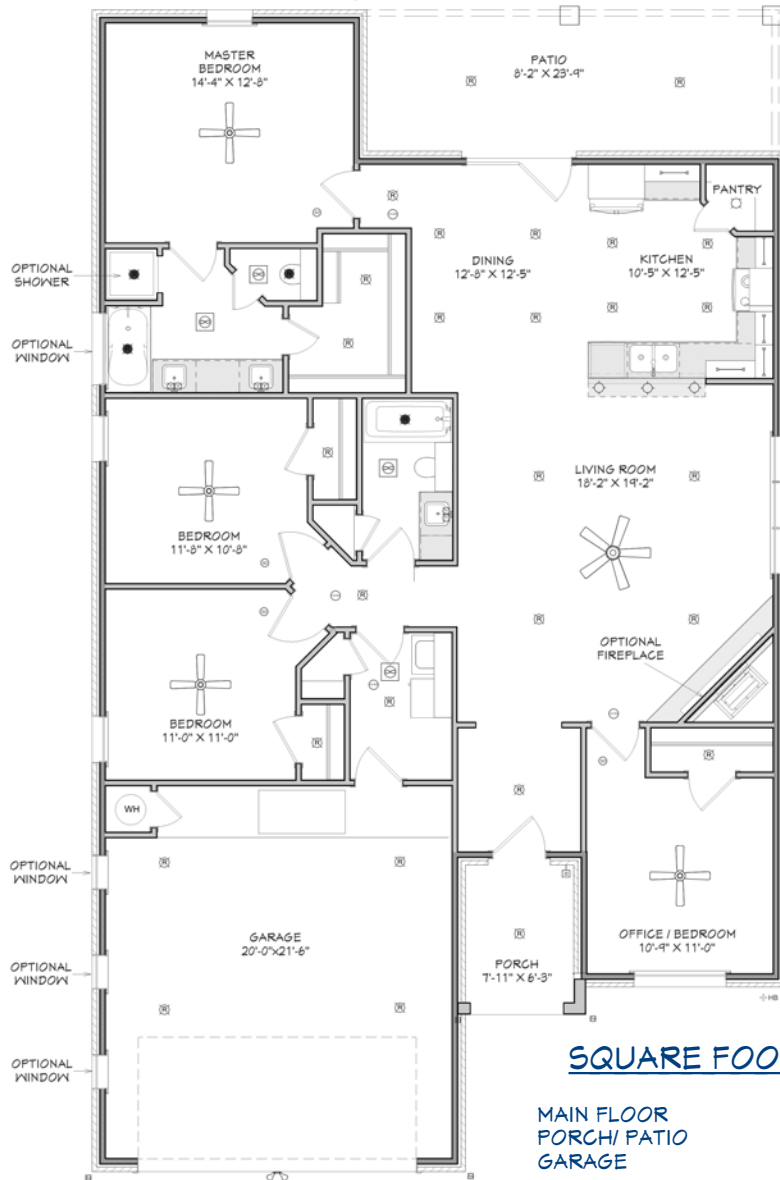

N & B HOMES

Welcome Home

The **CORBIN**
+/- 1767 sq. ft.

"Through Wisdom a House is Built, and by Understanding it is Established." Proverbs 24:3

SQUARE FOOTAGE LEGEND

MAIN FLOOR	1767 SQ. FT.
PORCH/ PATIO	244 SQ. FT.
GARAGE	440 SQ. FT.
TOTAL UNDER ROOF	2451 SQ. FT.
PLAN WIDTH	40'-0"
PLAN DEPTH	67'-0"