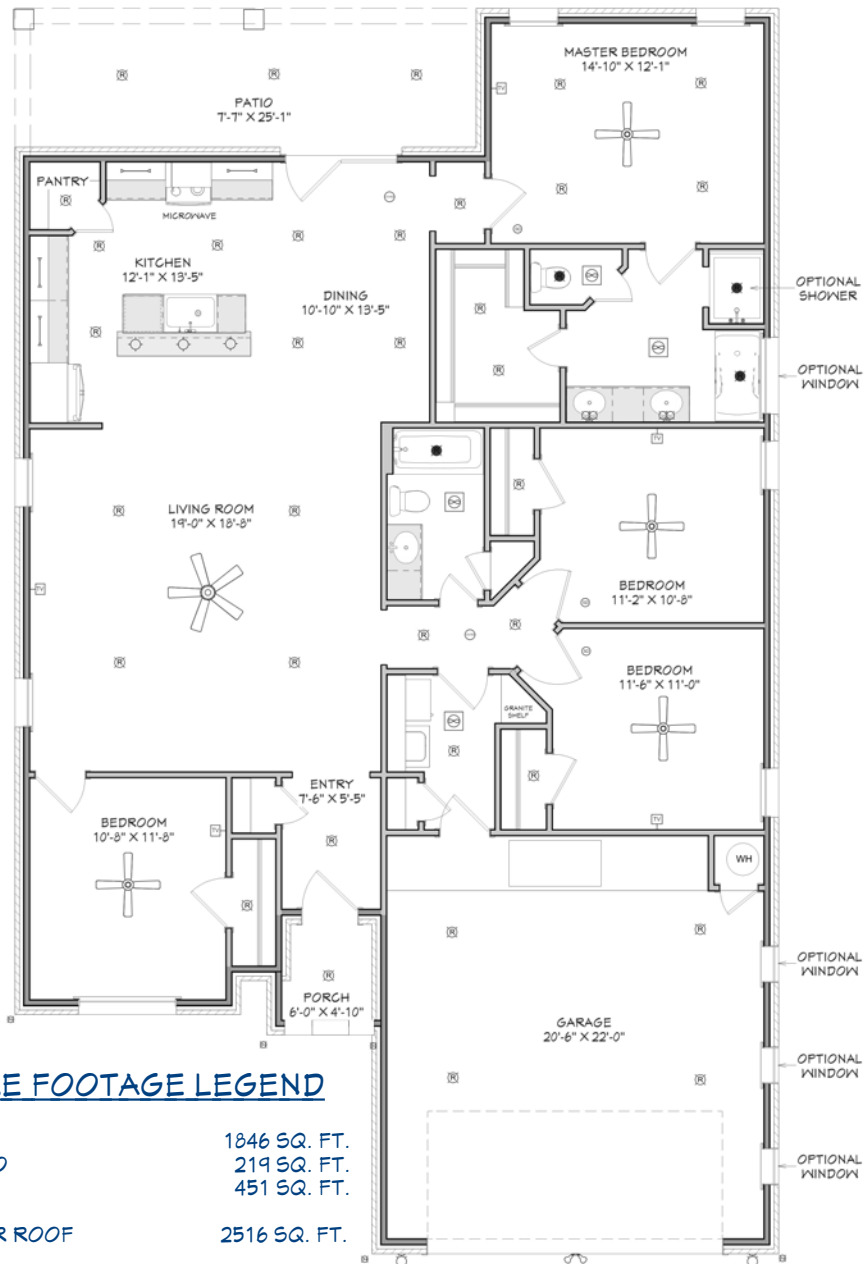

N & B HOMES

Welcome Home

**The Briggs**  
+/- 1846 sq. ft.

"Through Wisdom a House is Built, and by Understanding it is Established." Proverbs 24:3

**SQUARE FOOTAGE LEGEND**

MAIN FLOOR	1846 SQ. FT.
PORCH/ PATIO	219 SQ. FT.
GARAGE	451 SQ. FT.
<b>TOTAL UNDER ROOF</b>	<b>2516 SQ. FT.</b>
PLAN WIDTH	41'-6"
PLAN DEPTH	67'-9"