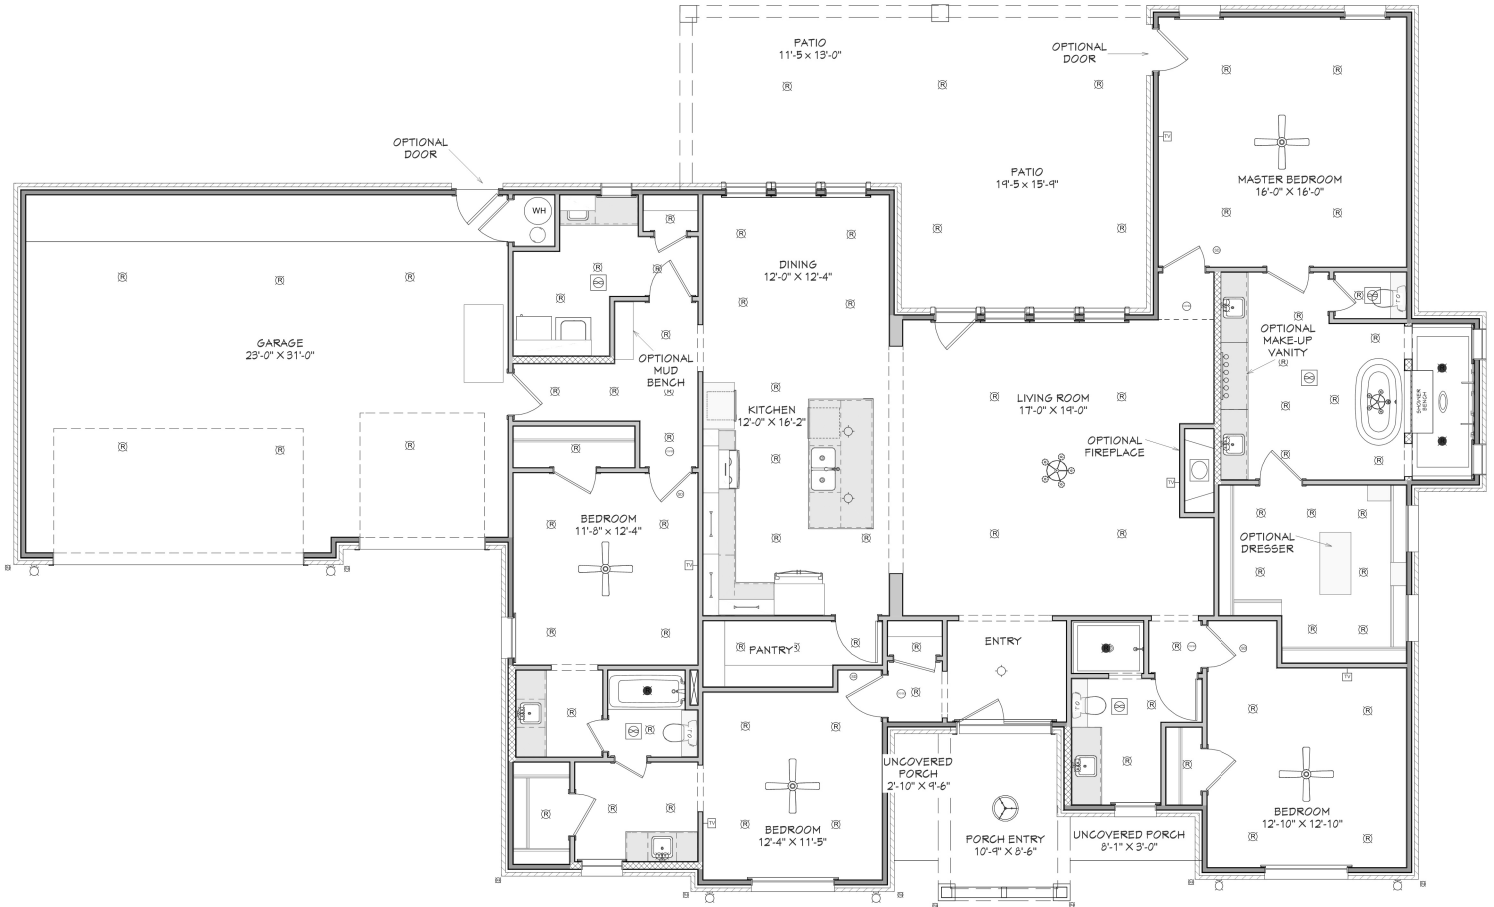

N & B HOMES

Welcome Home

The OAK Front Entry

+/- 2579 sq. ft.

"Through Wisdom a House is Built, and by Understanding it is Established." Proverbs 24:3

SQUARE FOOTAGE LEGEND

MAIN FLOOR	2579 SQ. FT.
PORCH / PATIO	545 SQ. FT.
GARAGE	702 SQ. FT.
TOTAL UNDER ROOF	3826 SQ. FT.
PLAN WIDTH	94'-7"
PLAN DEPTH	57'-6"